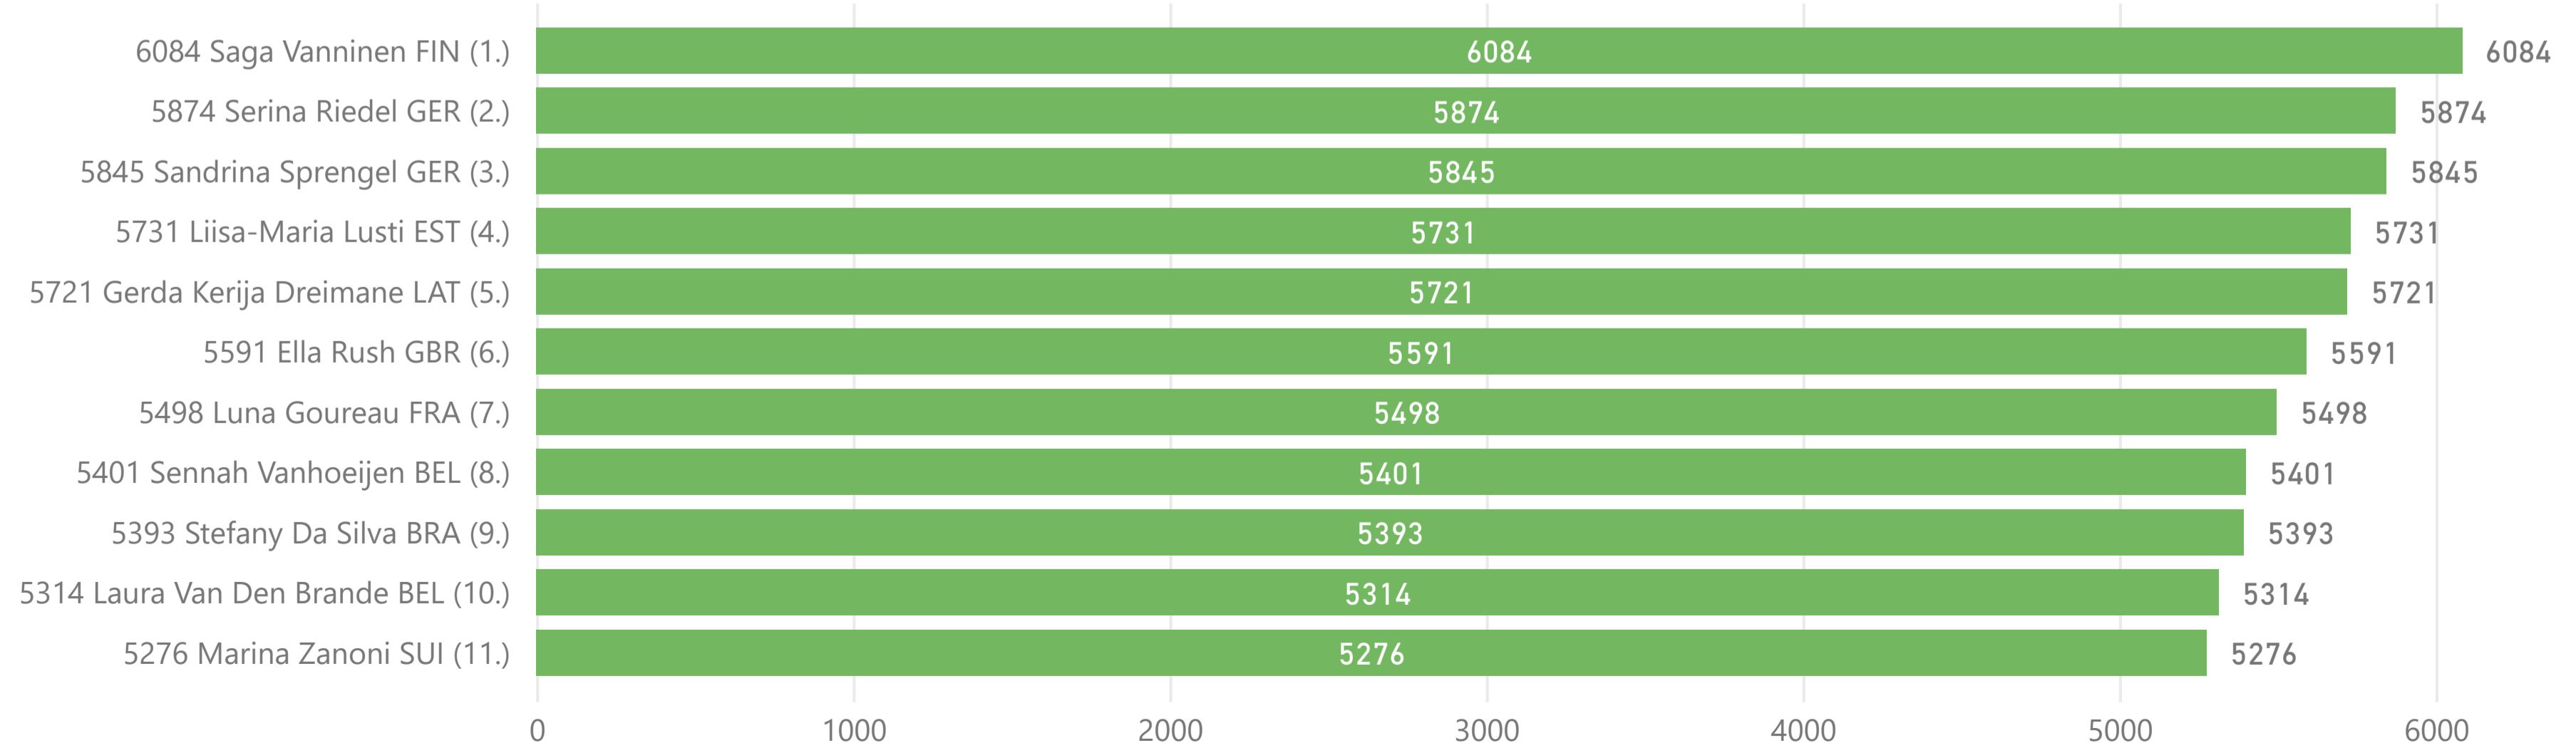

Forecast

● Standings ● Forecast