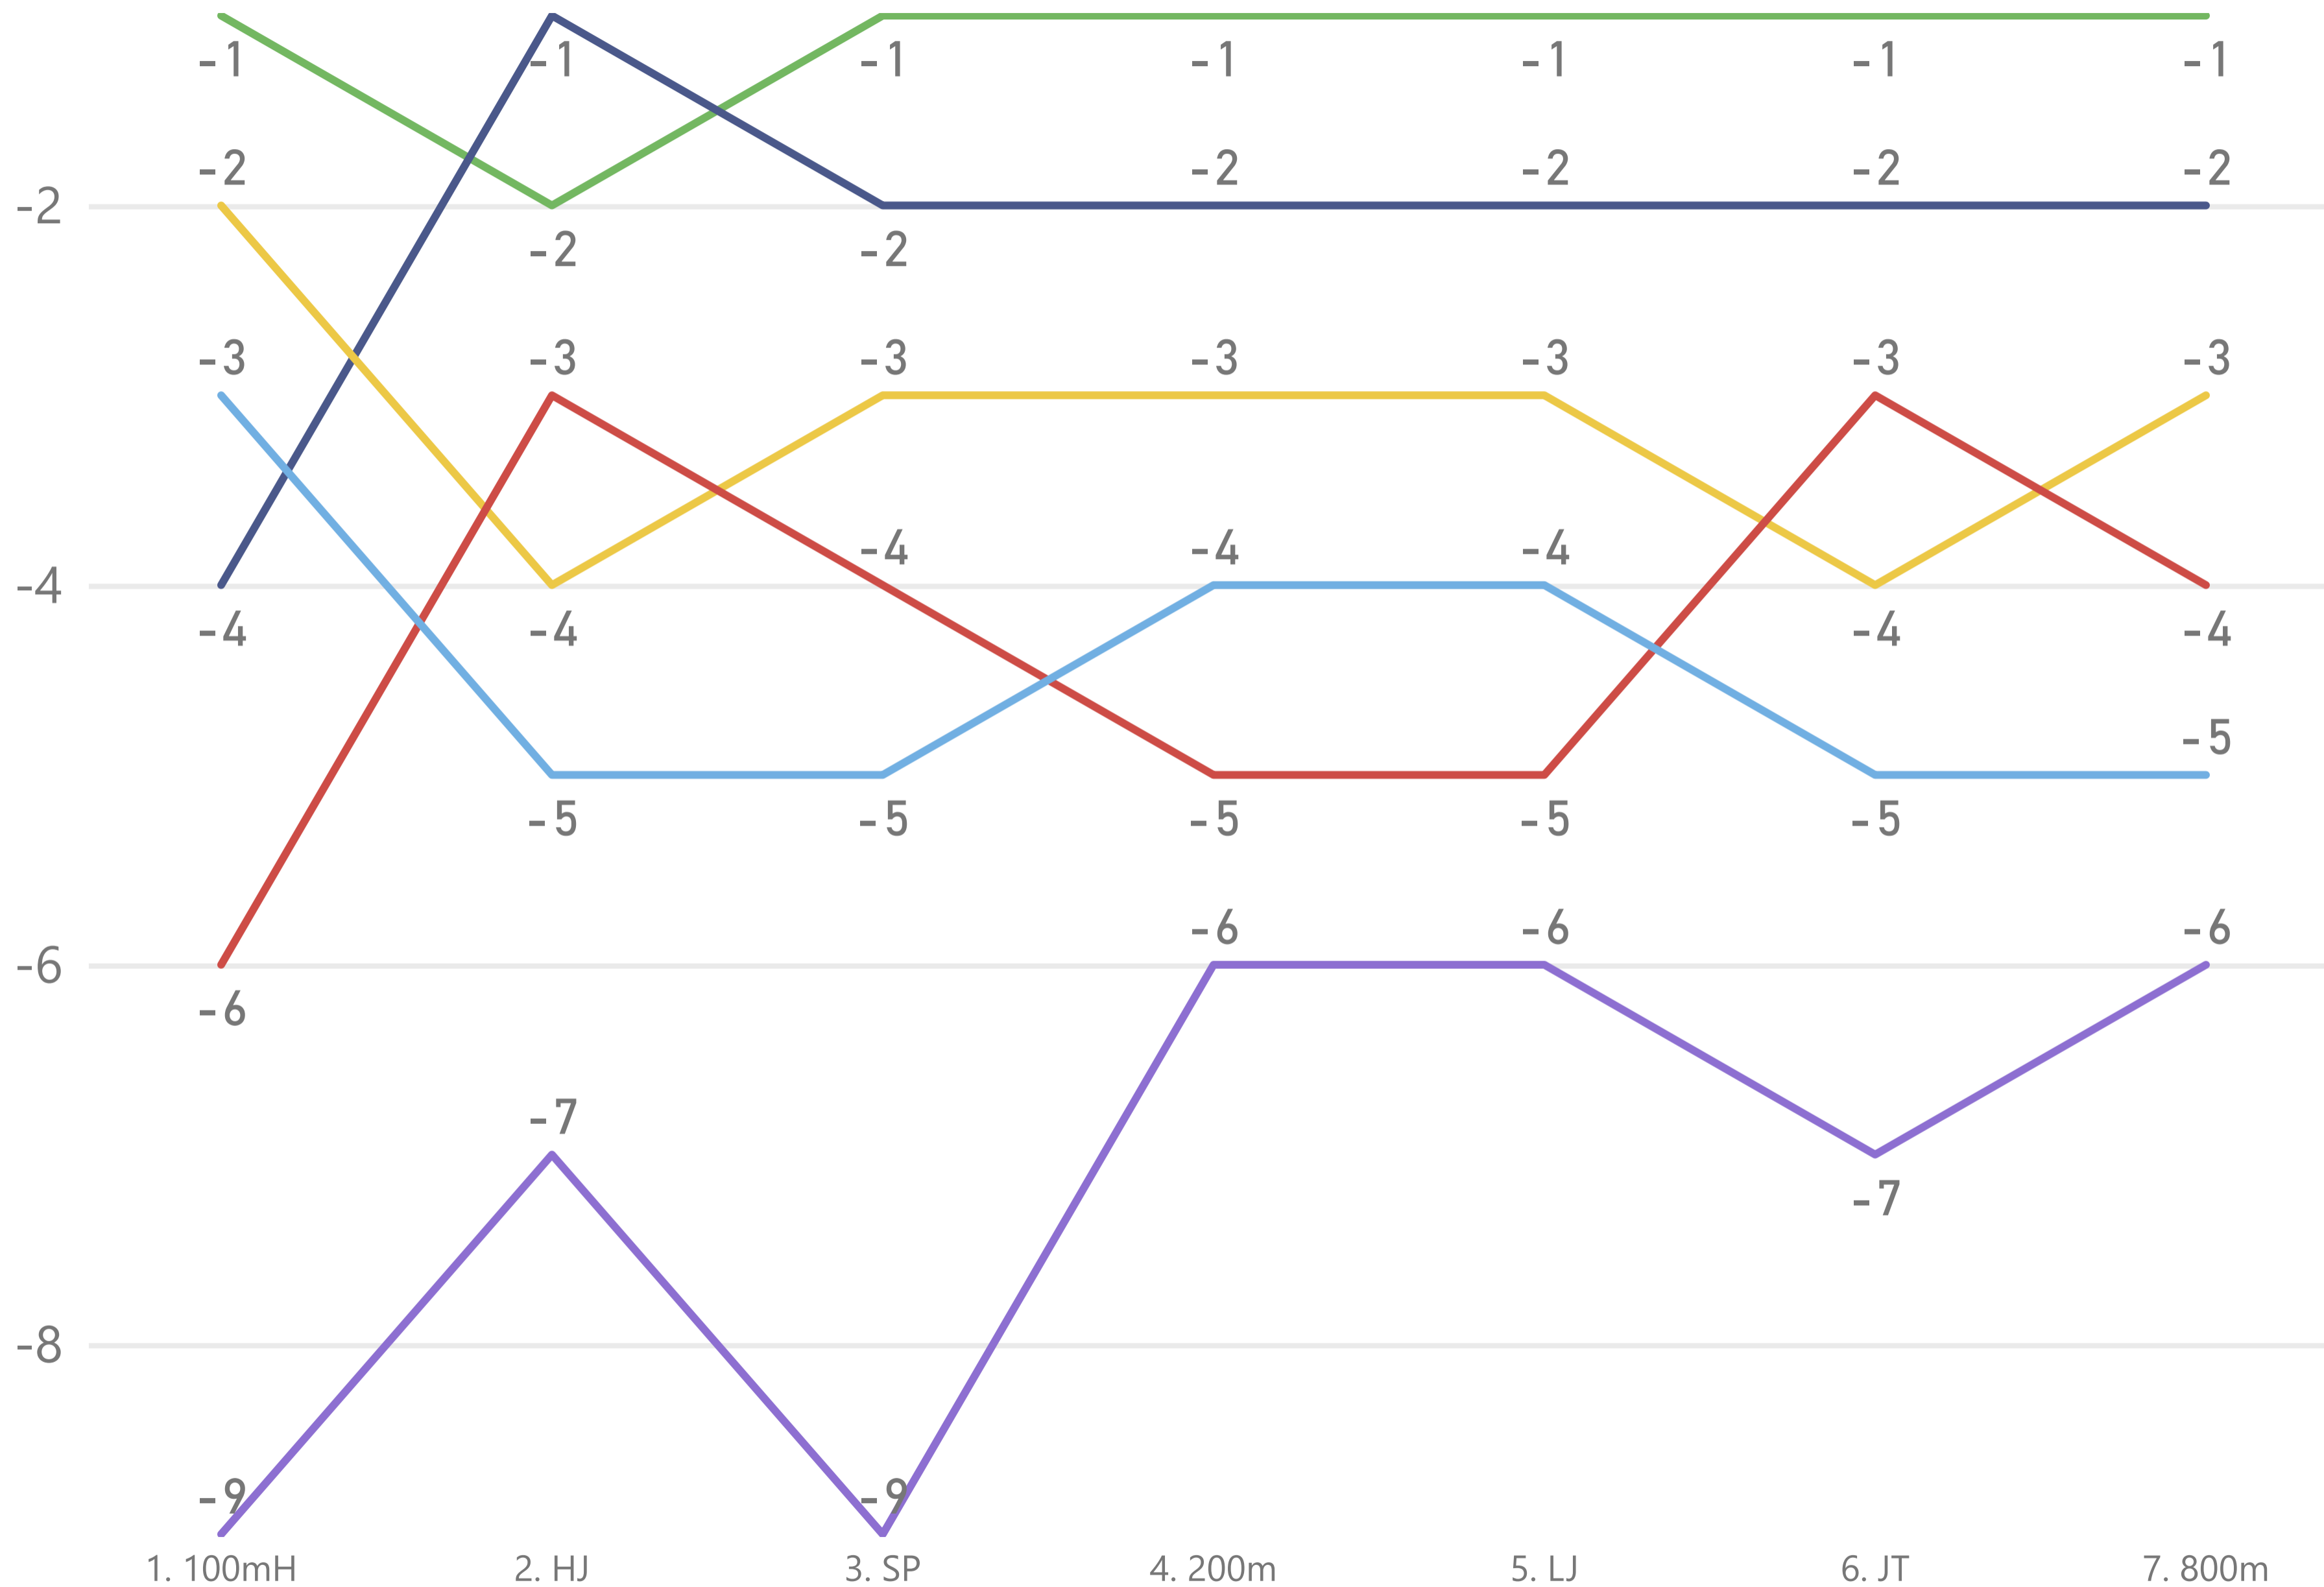

Rank after 7 events. (f) = forecast | 2022-08-06 Joensuu Kalevan Kisat