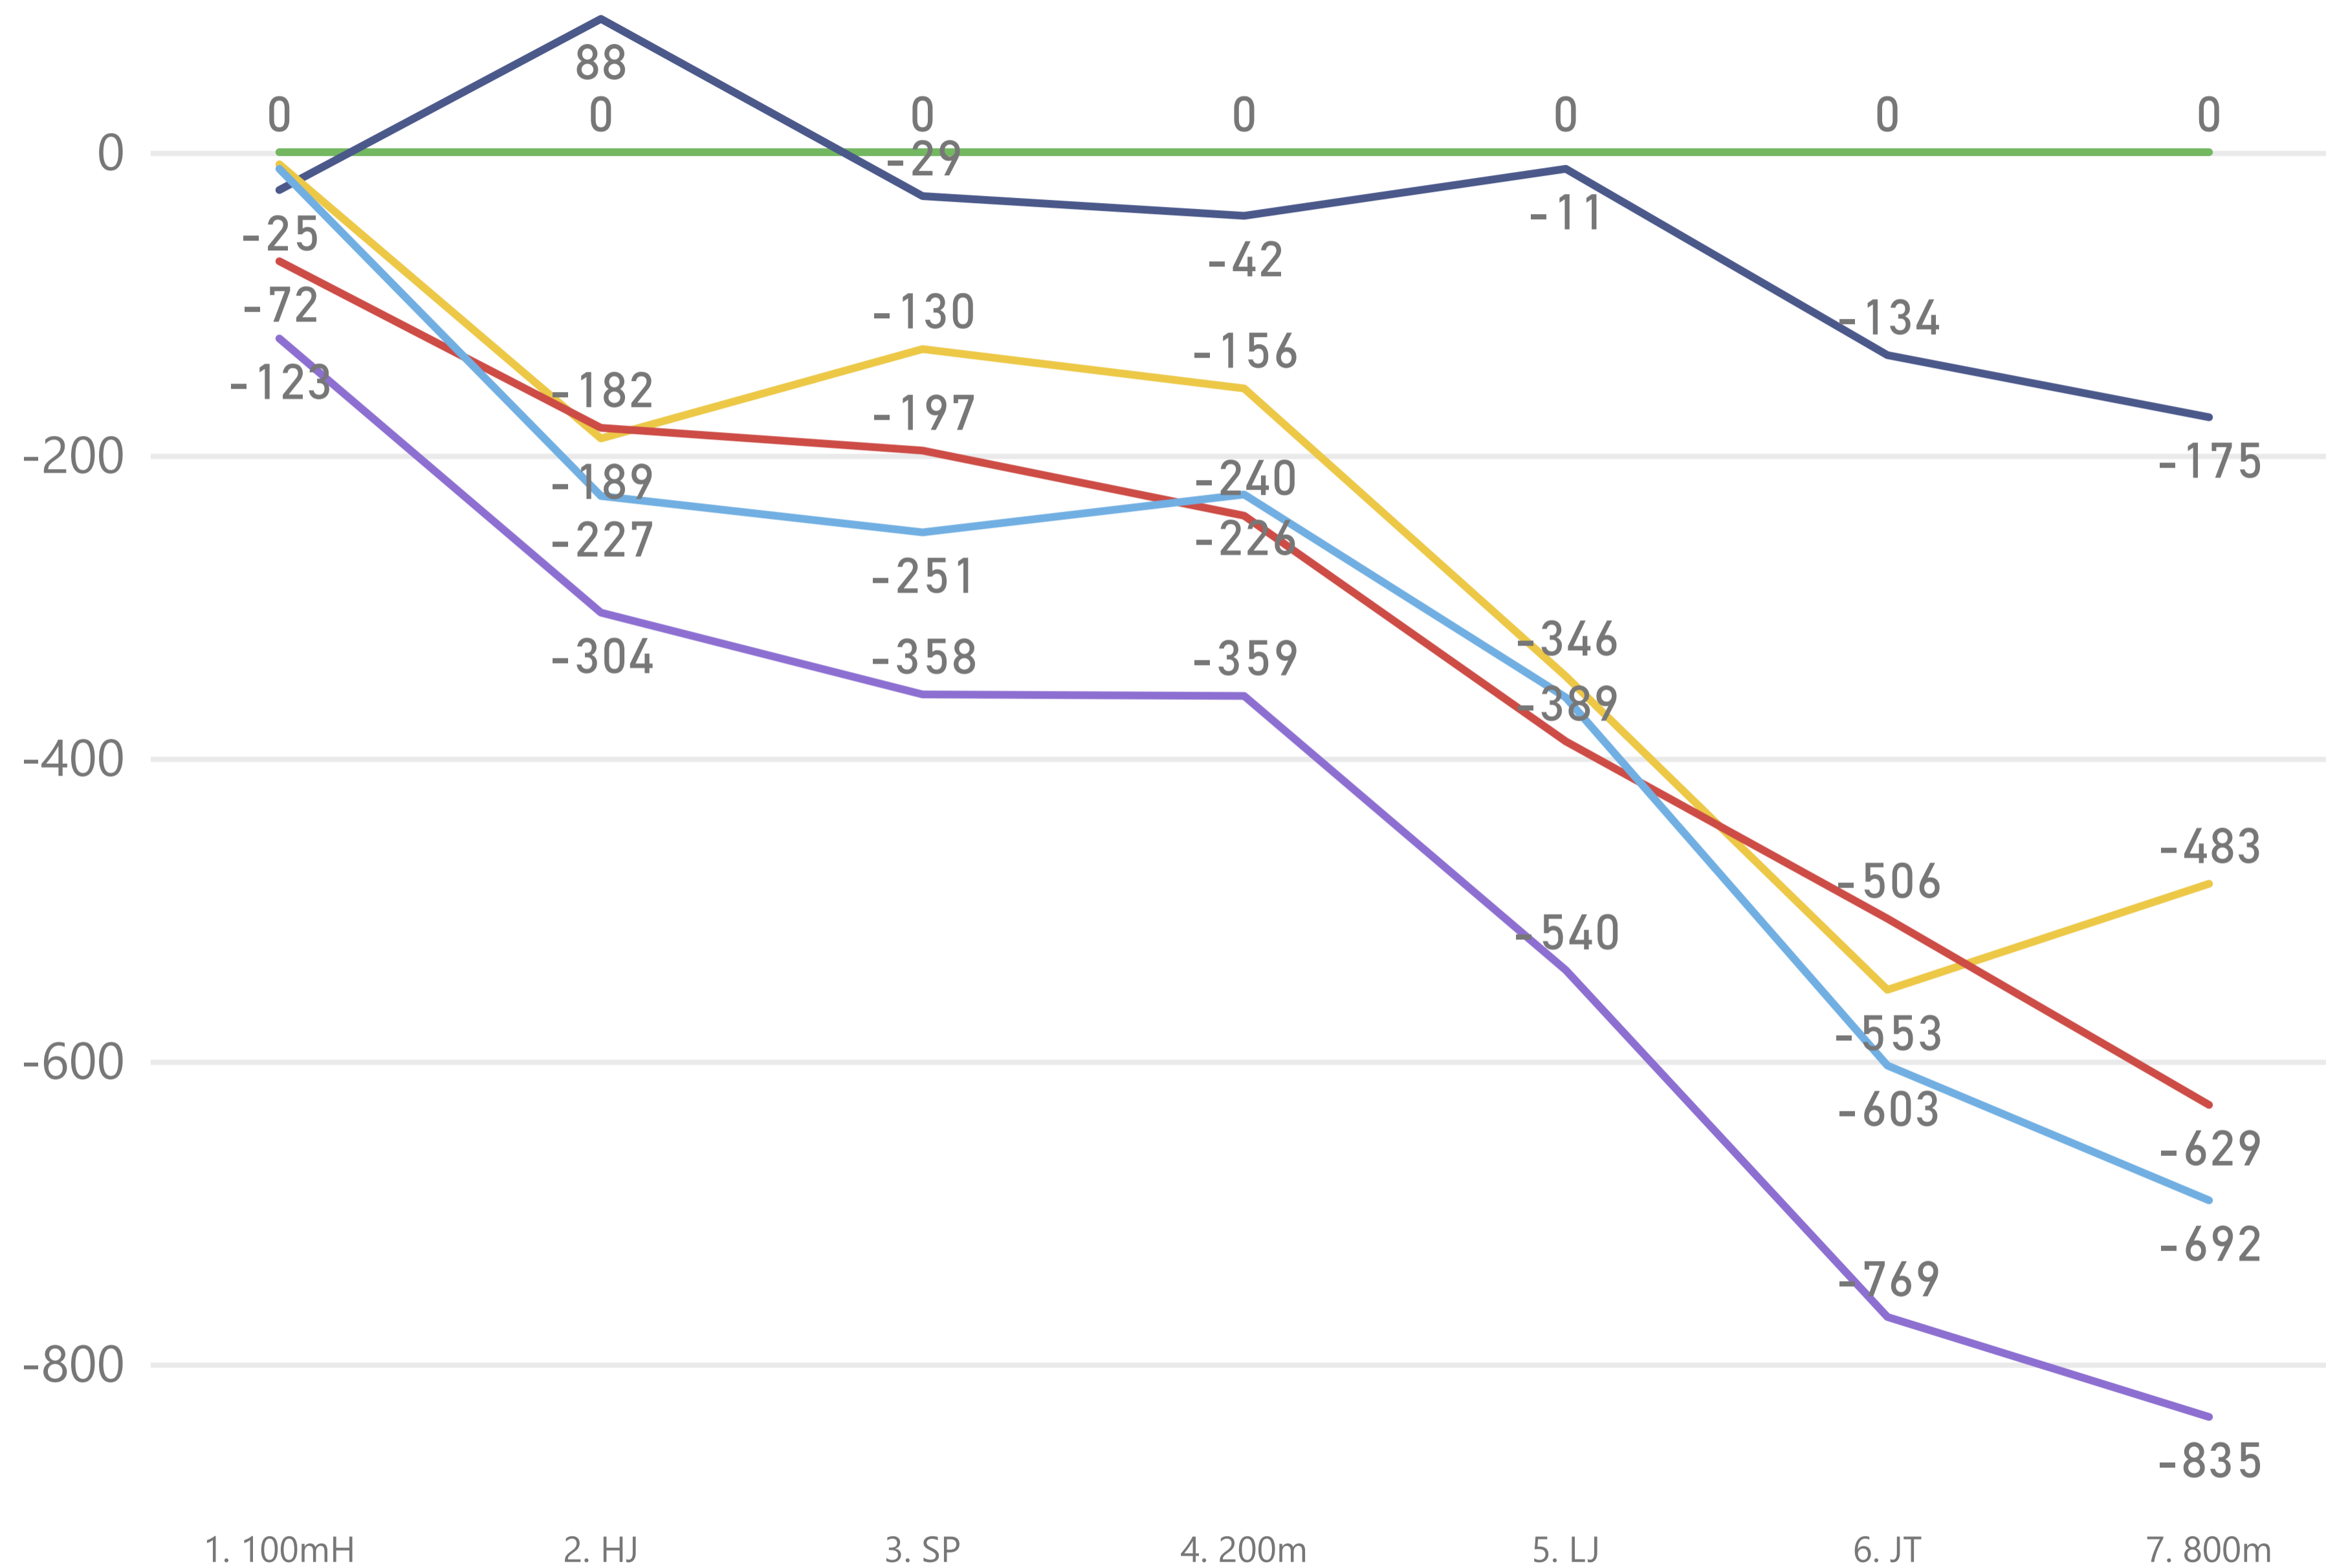

Standings

1. 5775 Miia Sillman TampPy
2. 5600 Neea Käyhkö SavolRie
3. 5292 Jessica Rautelin Esbo IF
4. 5146 Mimosa Wirkkala ToholUrh
5. 5083 Emmi Valtonen TurunUL
6. 4940 Saimi Lupala IFRaseb