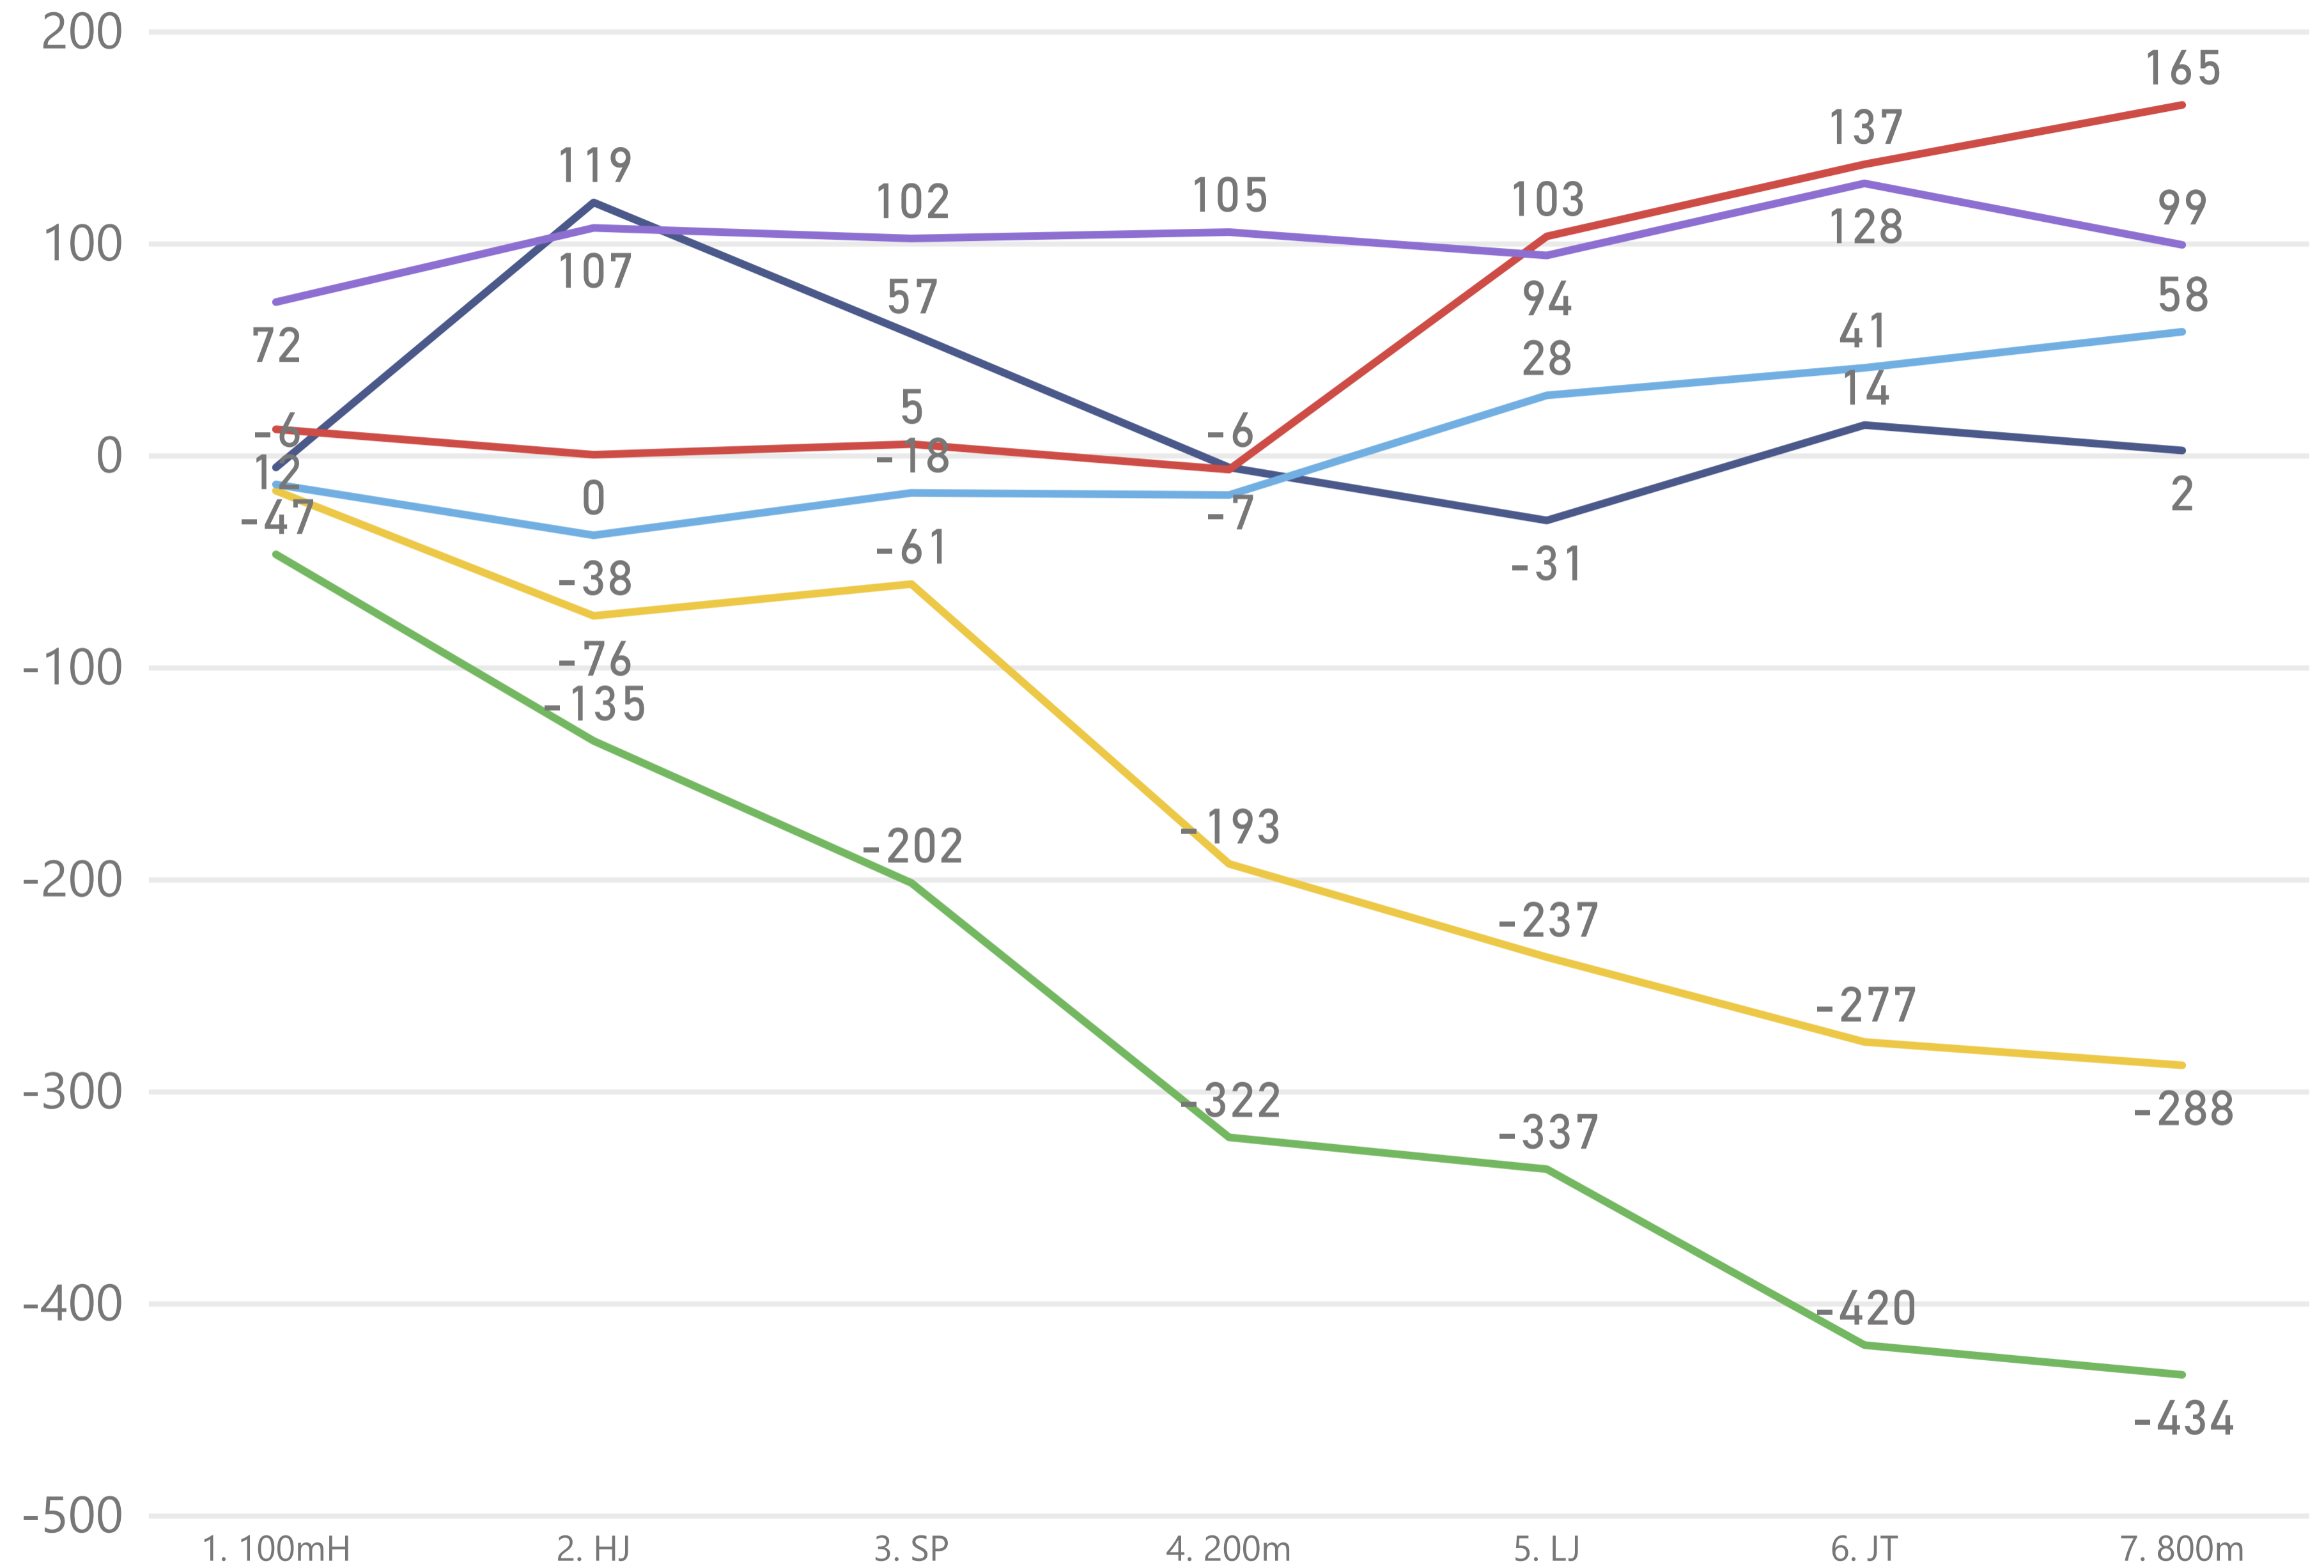

Sponsored by

Points after events compared to PB series | 2022-08-06 Joensuu Kalevan Kisat

Standings

- 1. 5775 Miia Sillman TampPy
- 2. 5600 Neea Käyhkö SavolRie
- 3. 5292 Jessica Rautelin Esbo IF
- 4. 5146 Mimosa Wirkkala ToholUrh
- 5. 5083 Emmi Valtonen TurunUL
- 6. 4940 Saimi Lupala IFRaseb