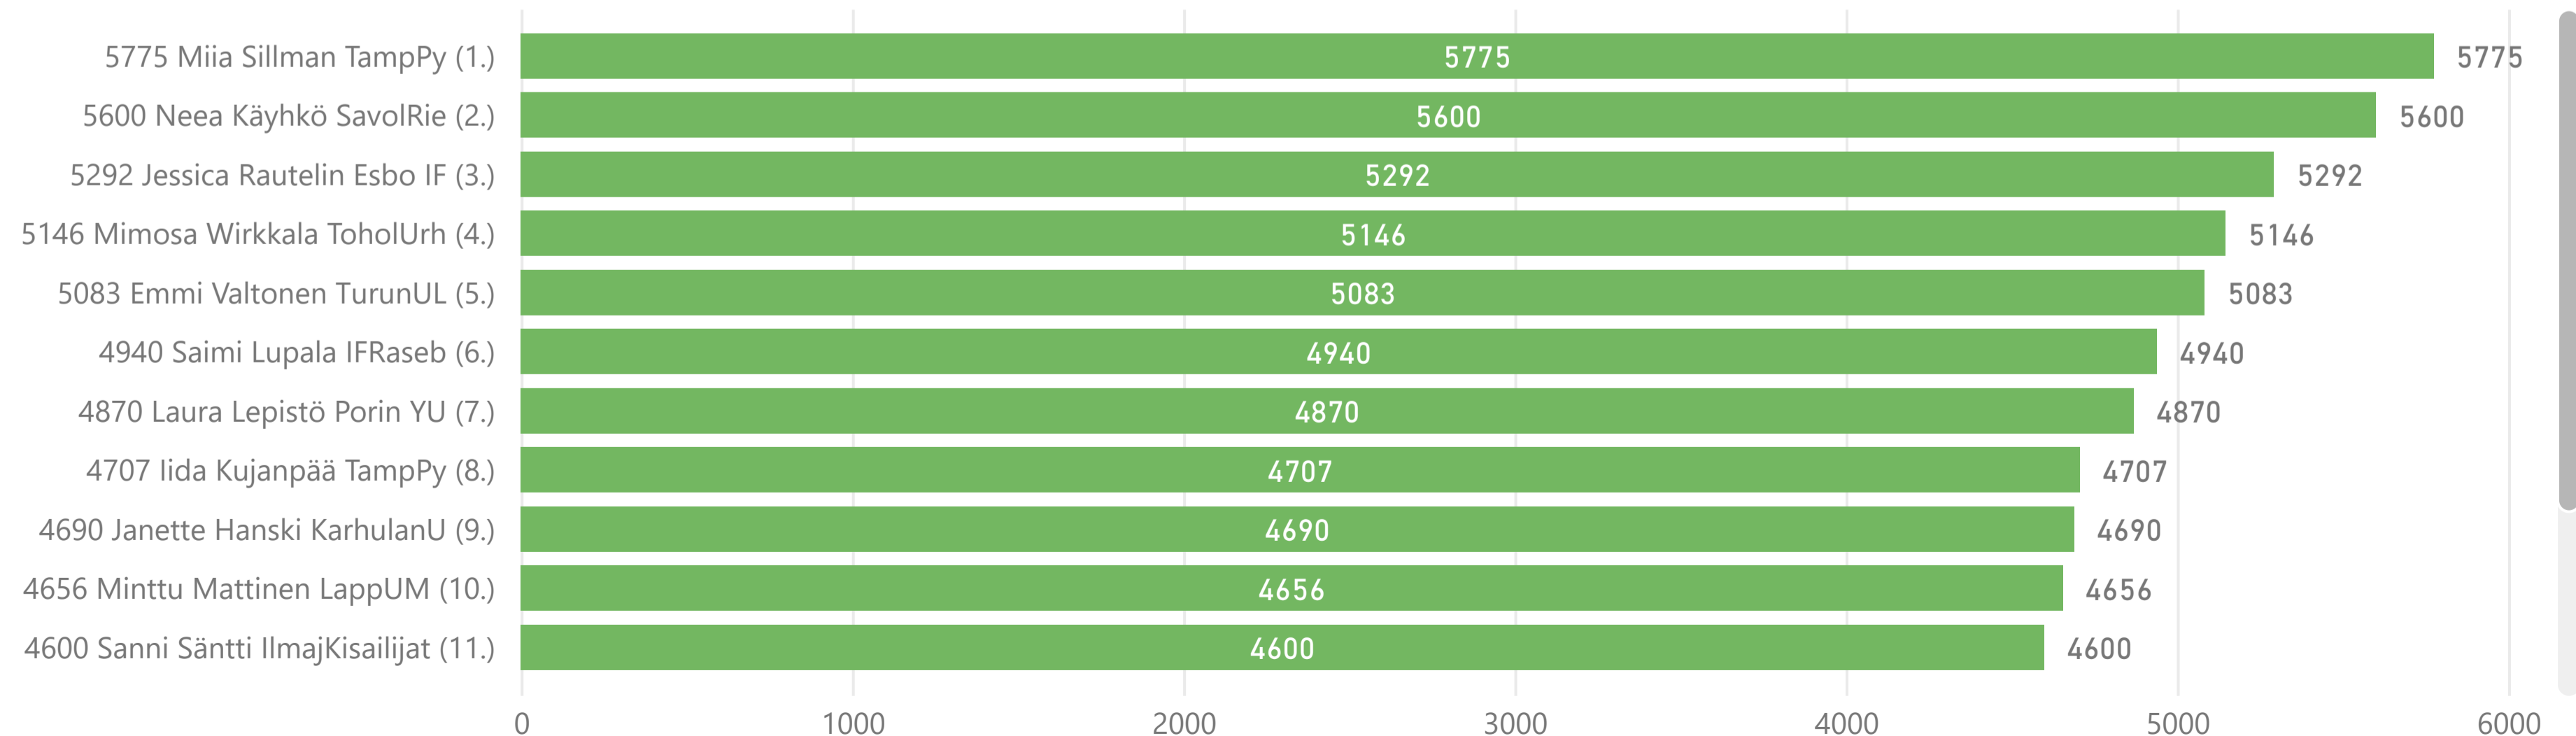

Forecast

● Standings ● Forecast