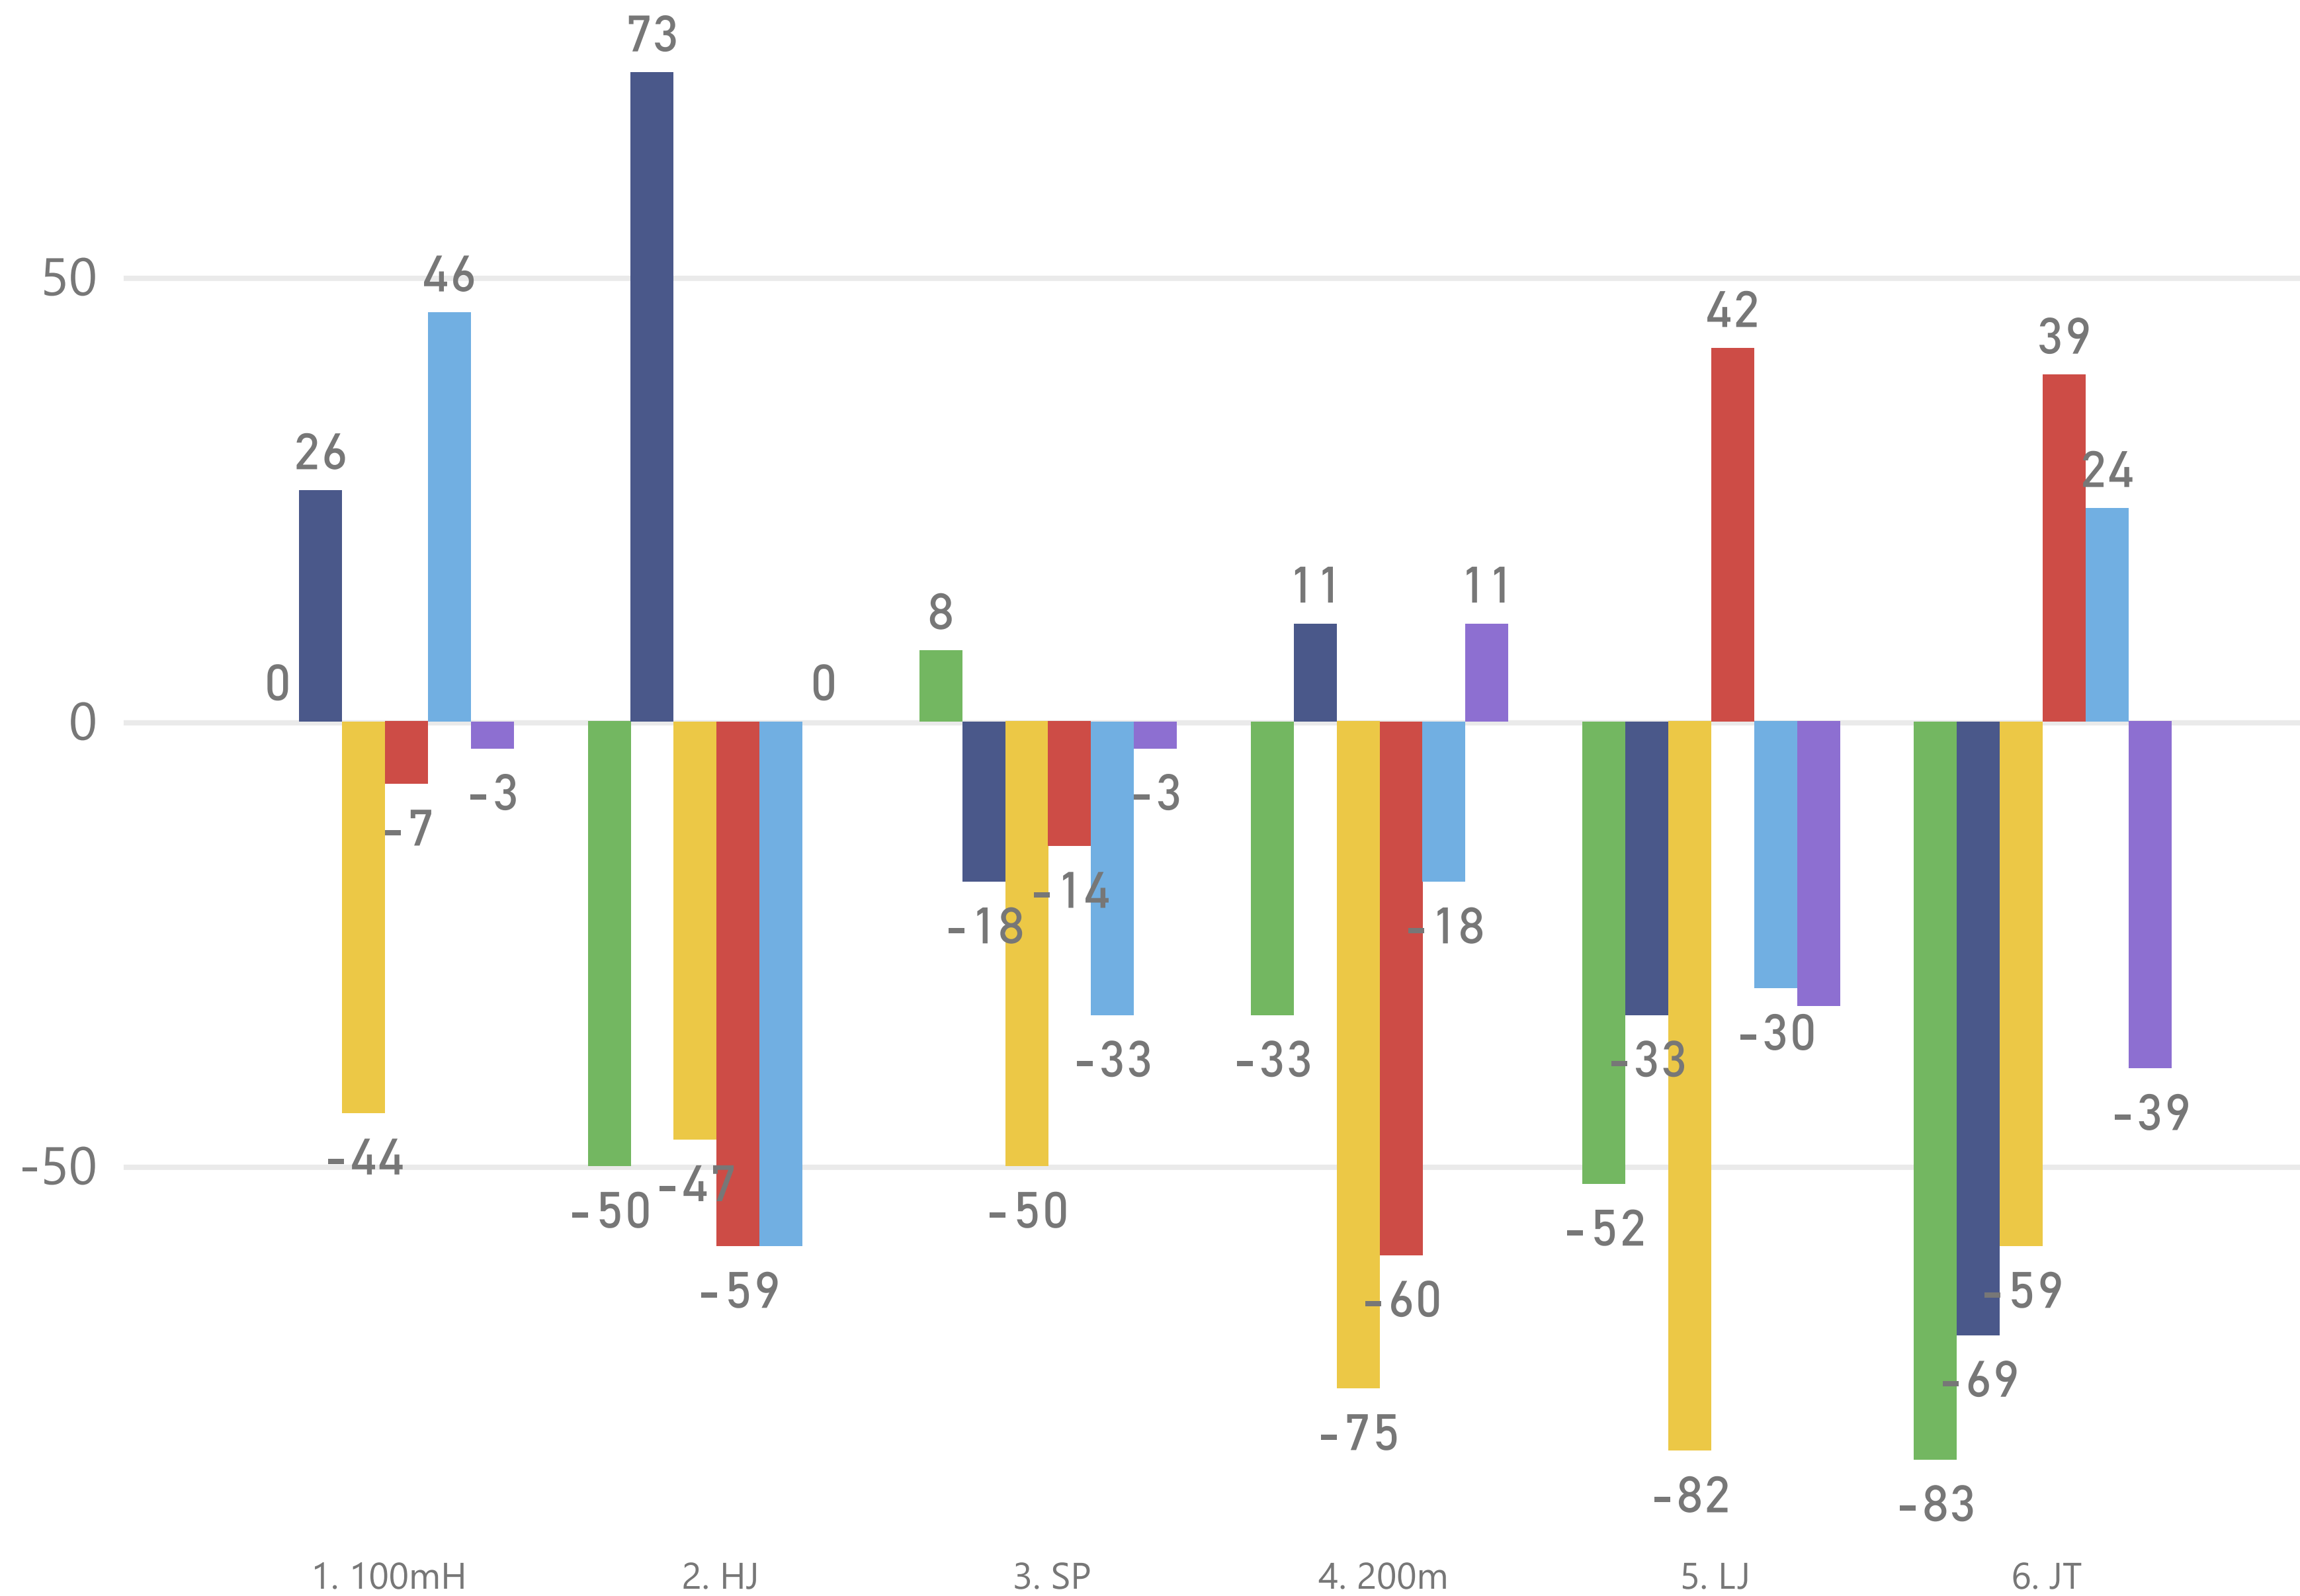

Standings

1. 5202 Miia Sillman TampPy
2. 4895 Amanda Liljendal BorgåAkilles
3. 4691 Hertta Heikkinen JoKa
4. 4657 Jessica Rautelin Esbo IF
5. 4429 Vilma Itälinna TampPy
6. 4299 Minttu Mattinen LUM