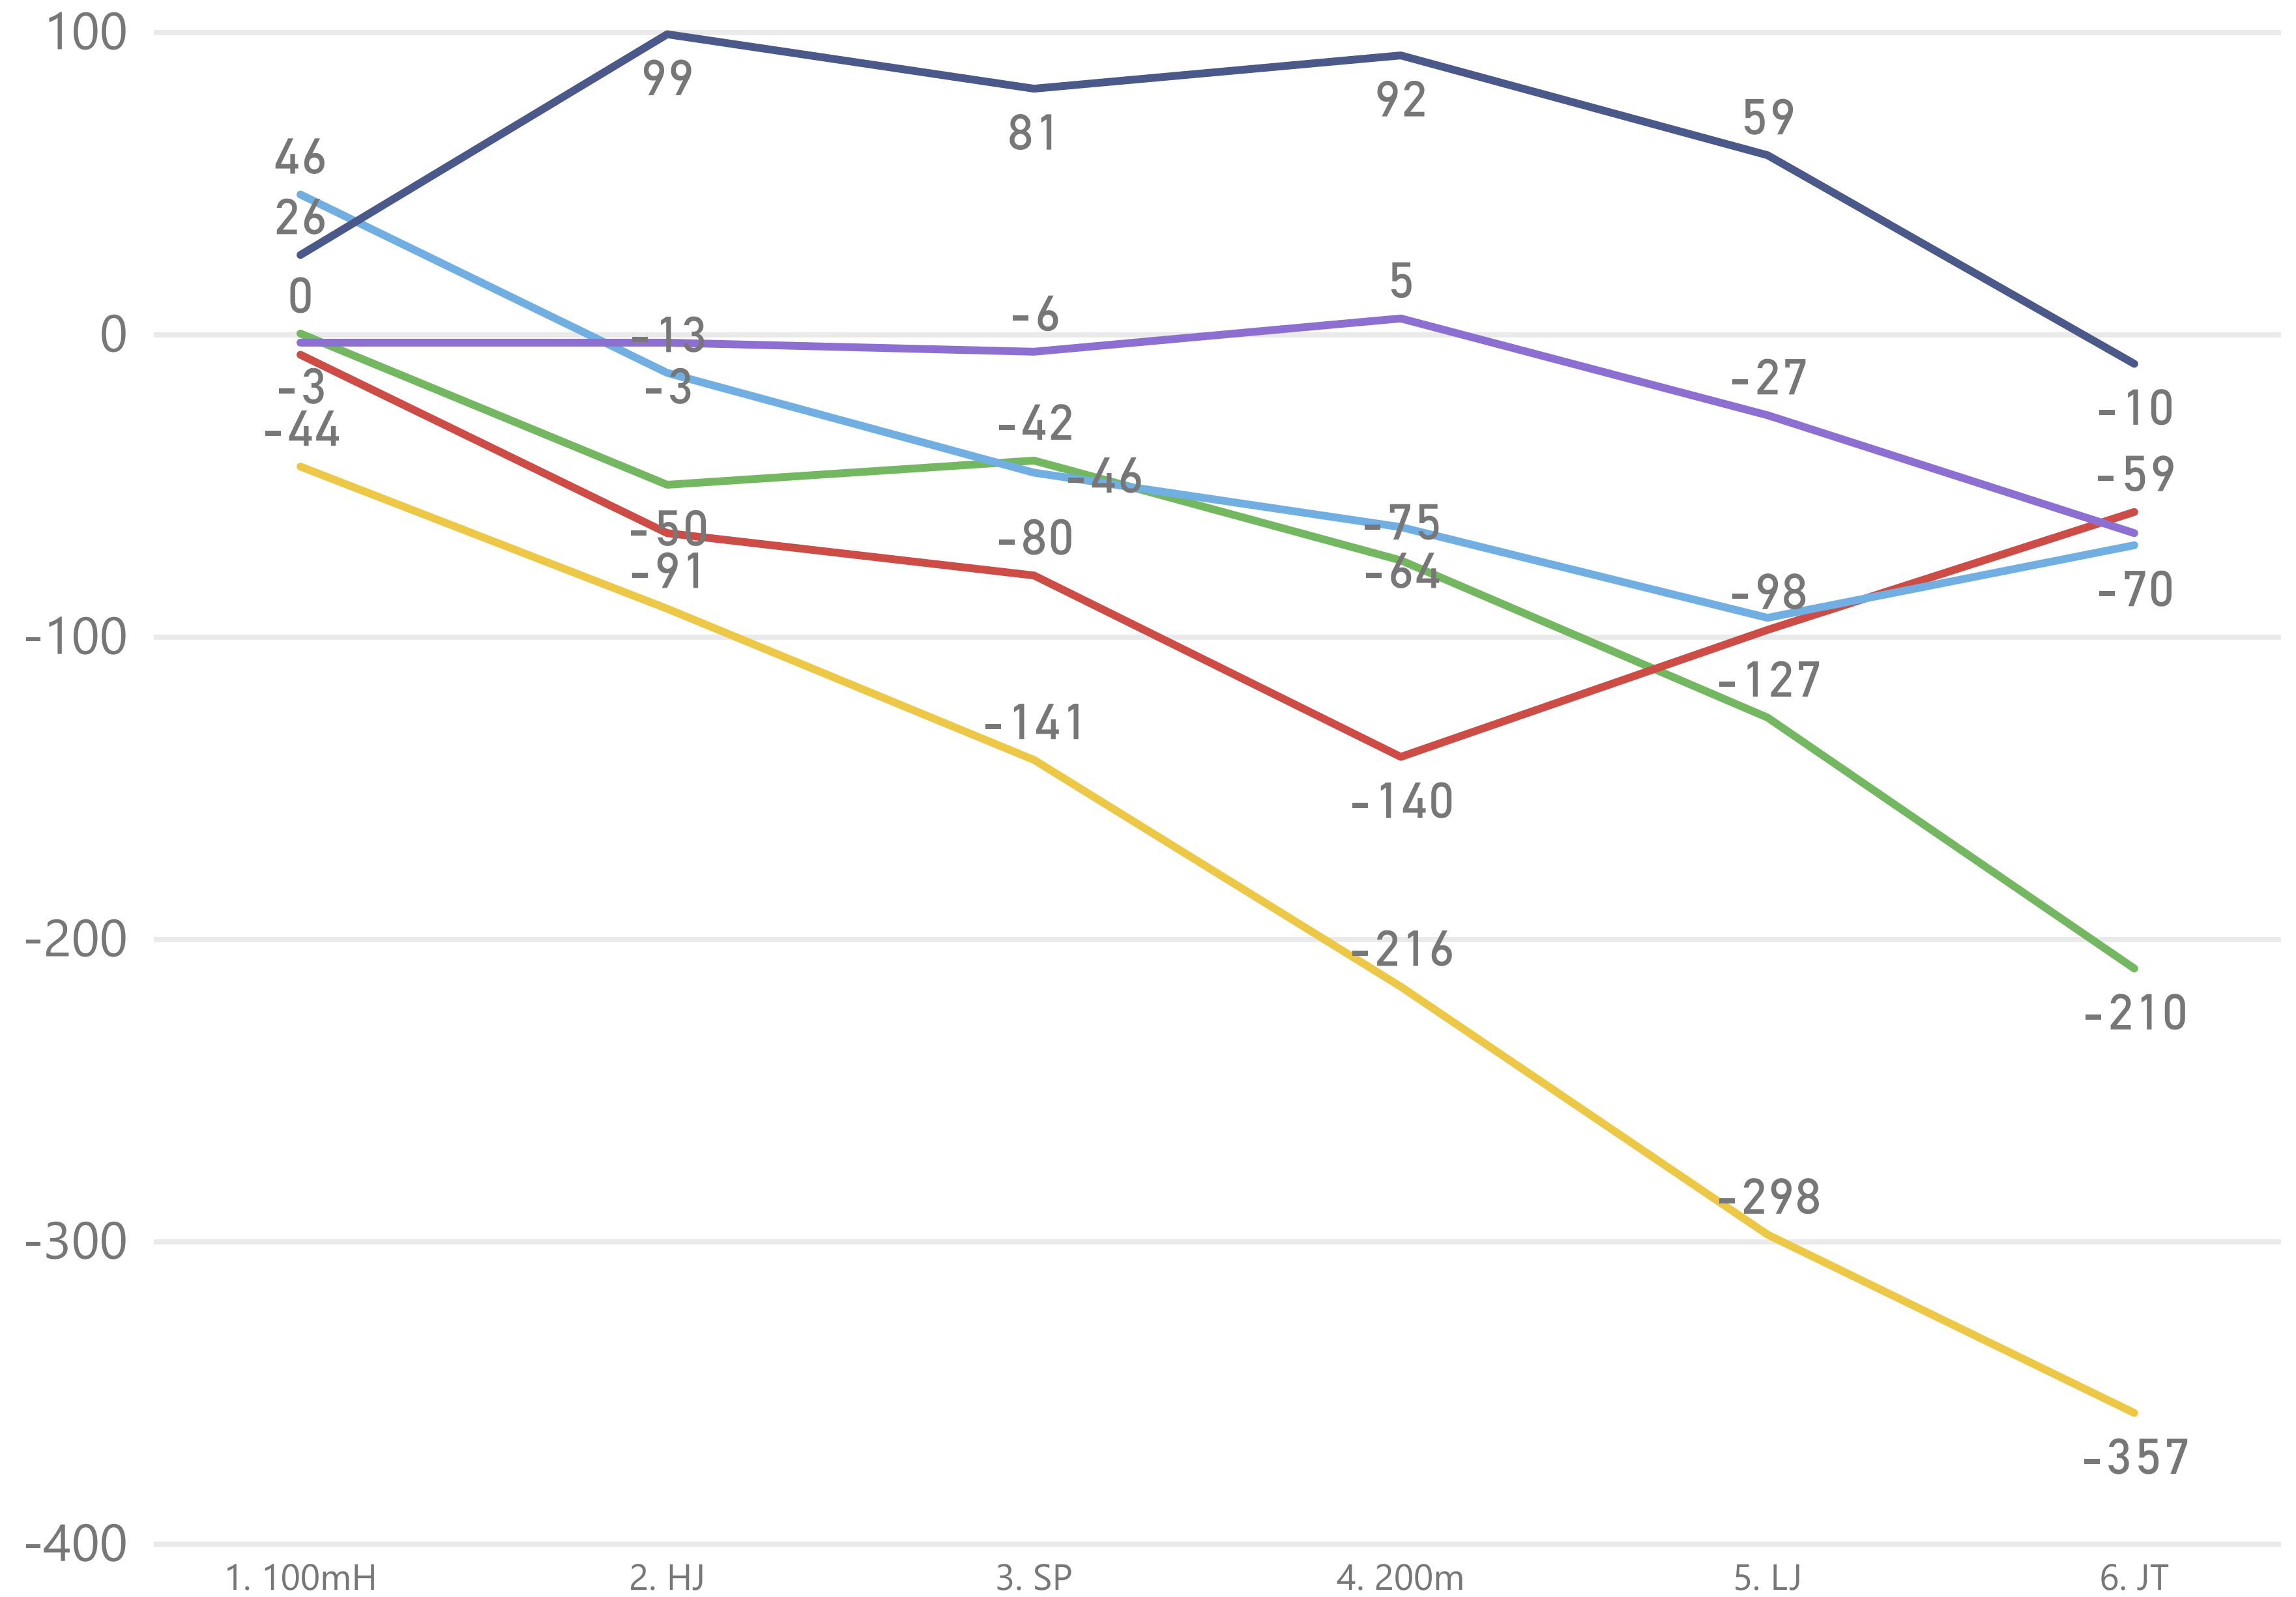

Points after events compared to PB series | 2021-08-29 Tampere, Finland

Ten7events

Standings

1. 5202 Miia Sillman TampPy
2. 4895 Amanda Liljendal BorgåAkilles
3. 4691 Hertta Heikkinen JoKa
4. 4657 Jessica Rautelin Esbo IF
5. 4429 Vilma Itälinna TampPy
6. 4299 Minttu Mattinen LUM