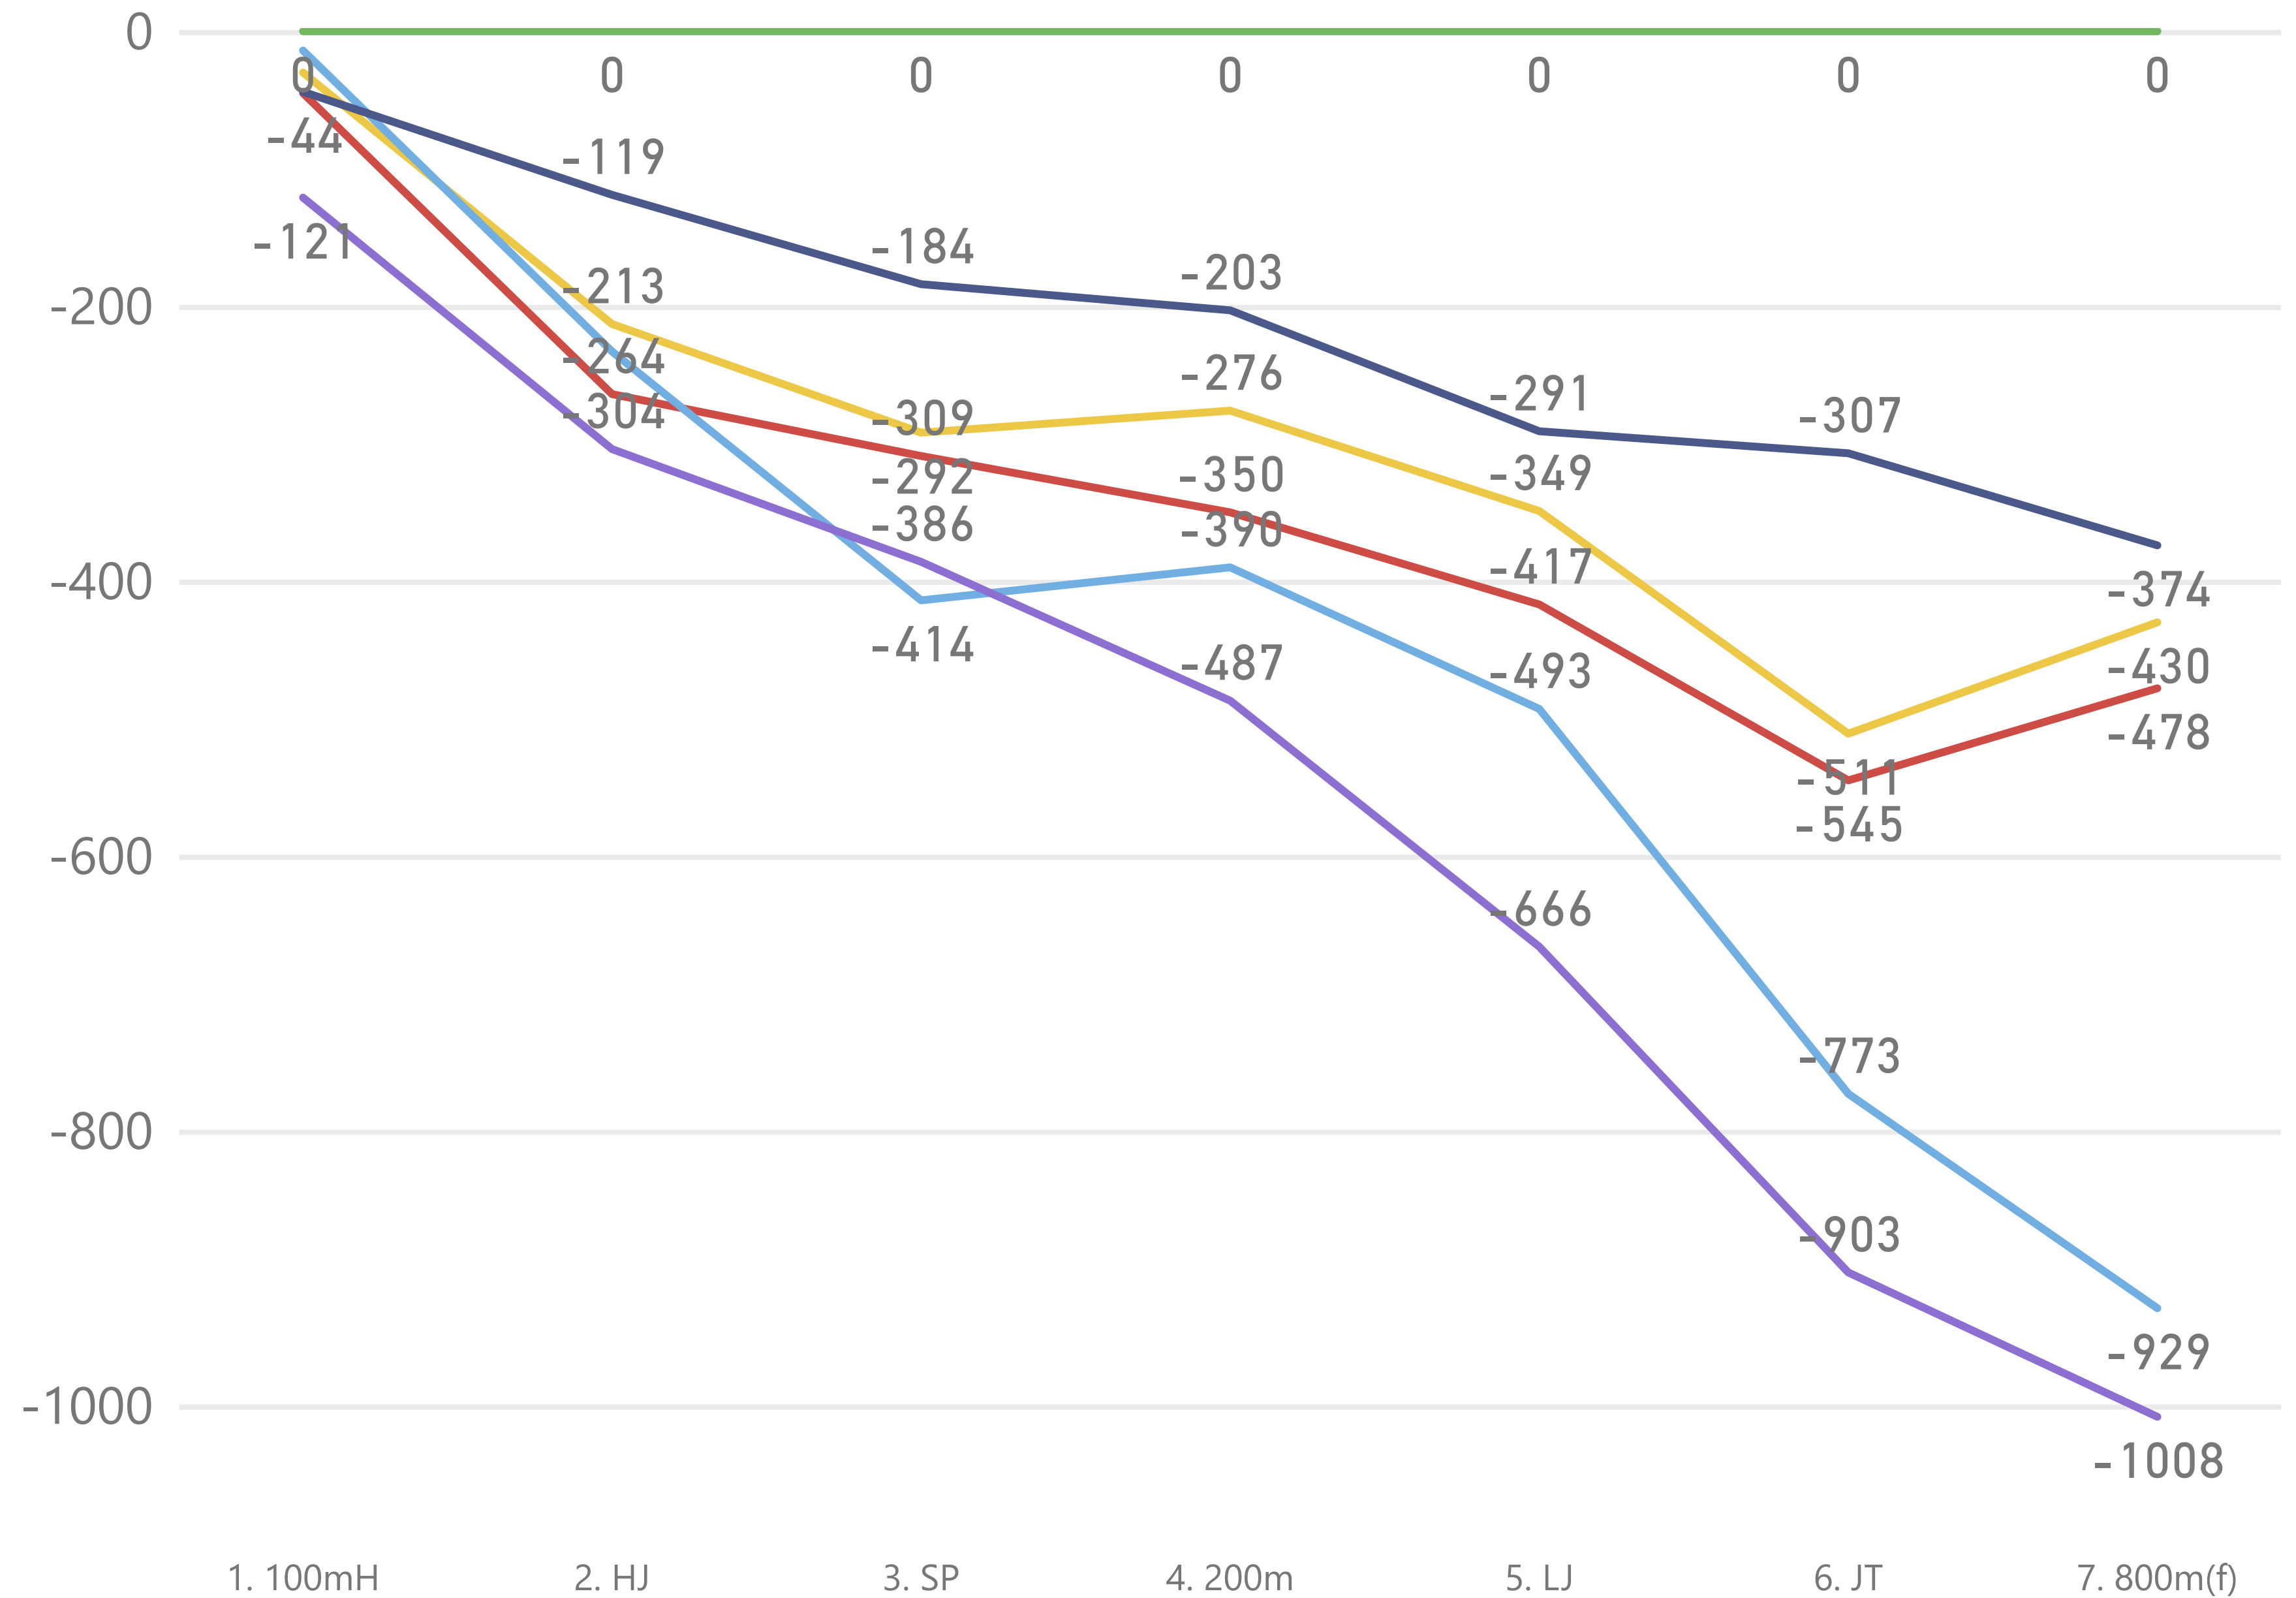

Standings

1. 5202 Miia Sillman TampPy
2. 4895 Amanda Liljendal BorgåAkilles
3. 4691 Hertta Heikkinen JoKa
4. 4657 Jessica Rautelin Esbo IF
5. 4429 Vilma Itälinna TampPy
6. 4299 Minttu Mattinen LUM