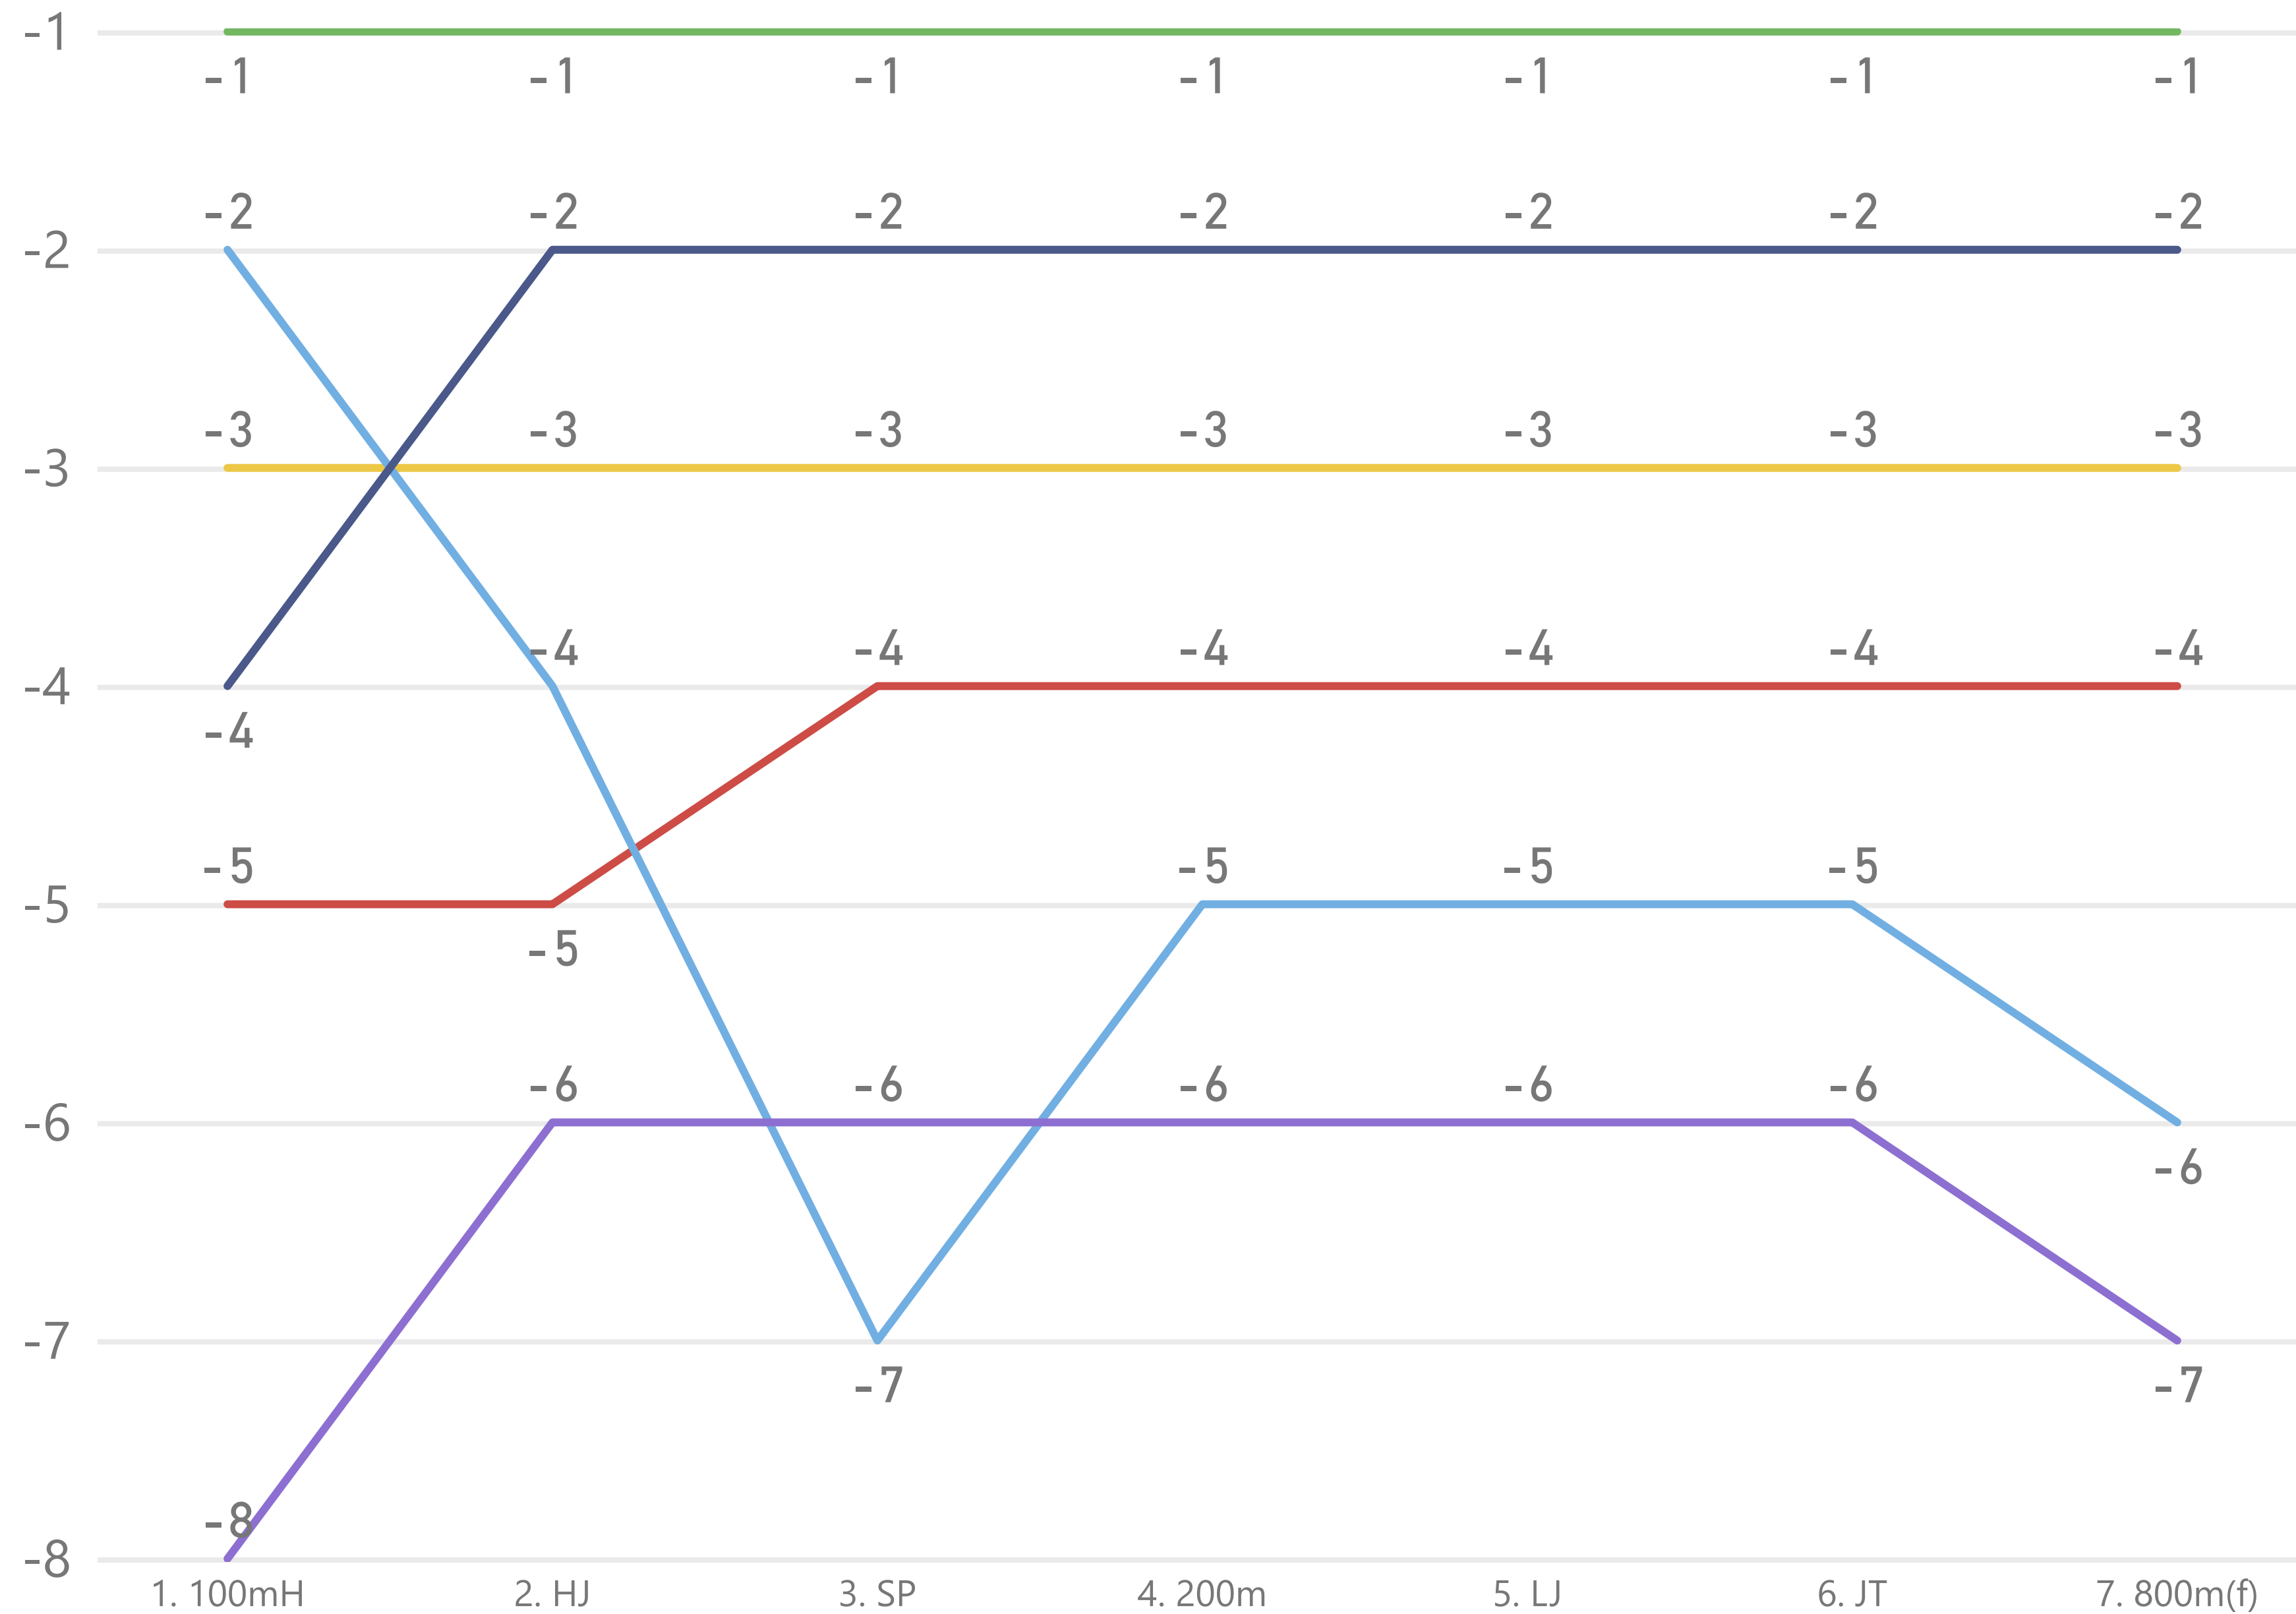

Rank after 6 events. (f) = forecast | 2021-08-29 Tampere, Finland