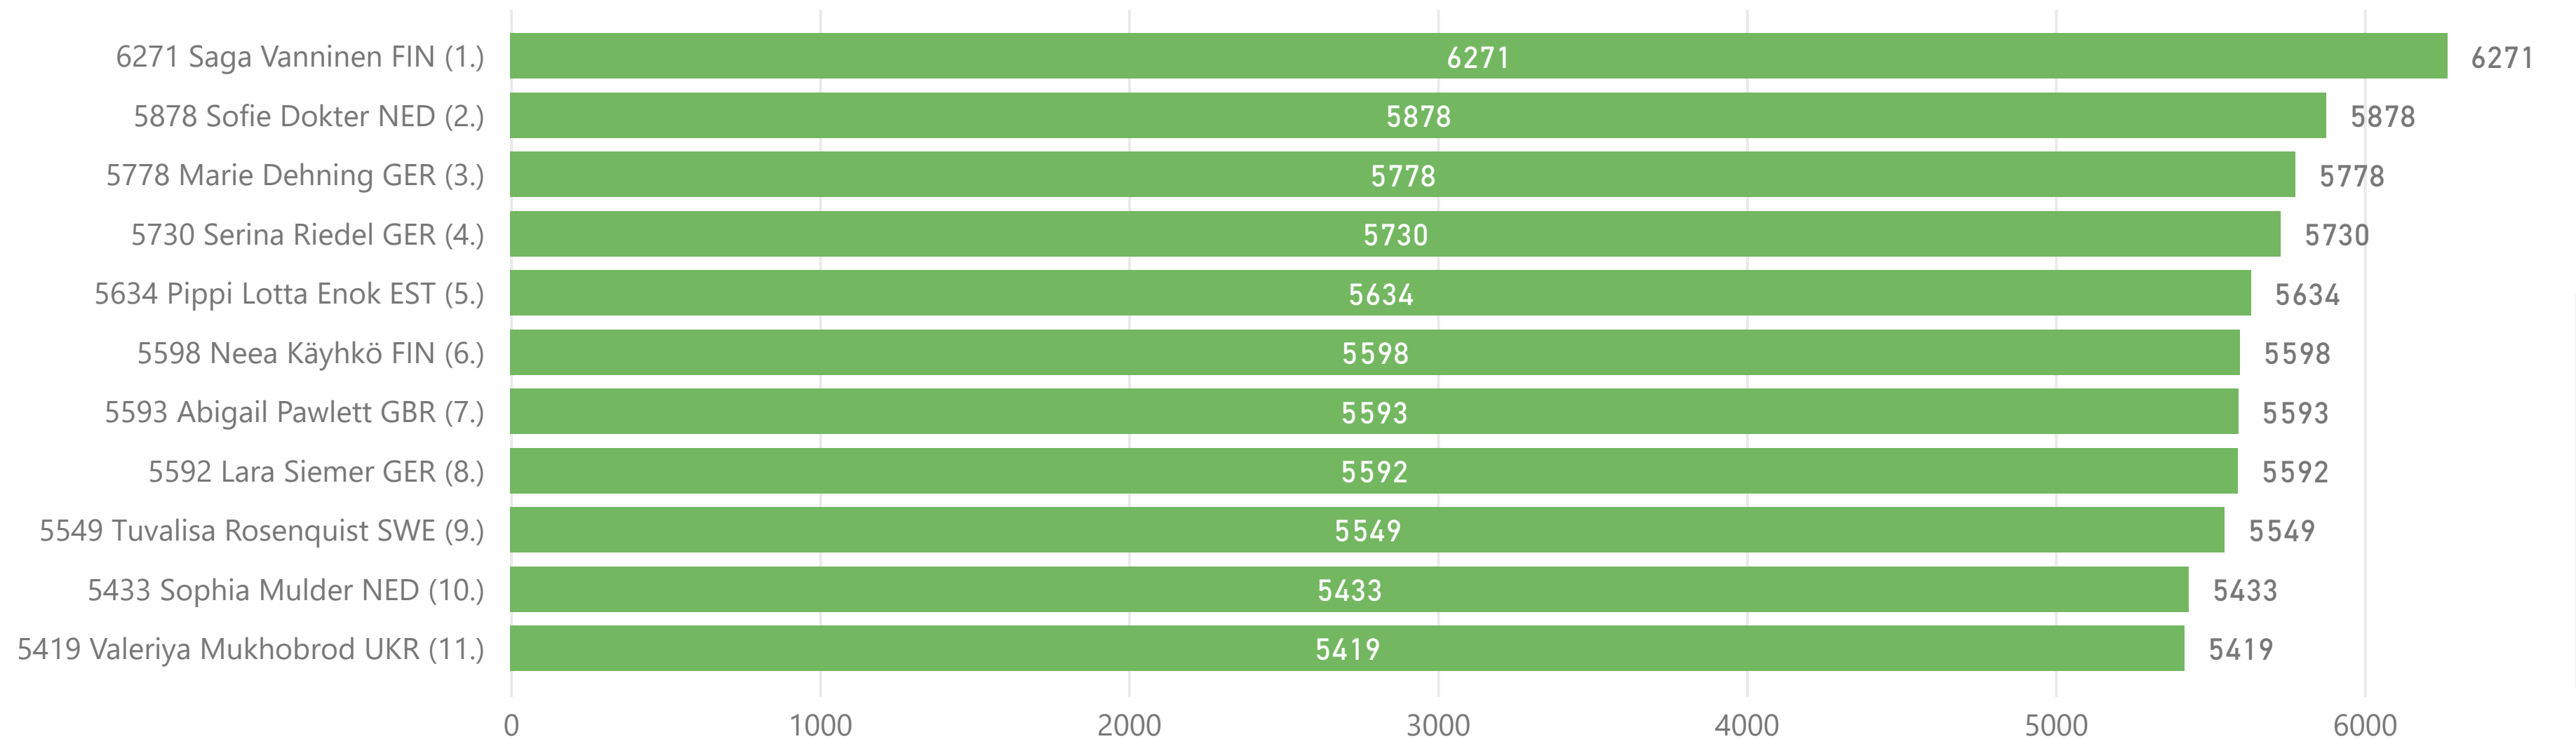

Forecast

● Standings ● Forecast