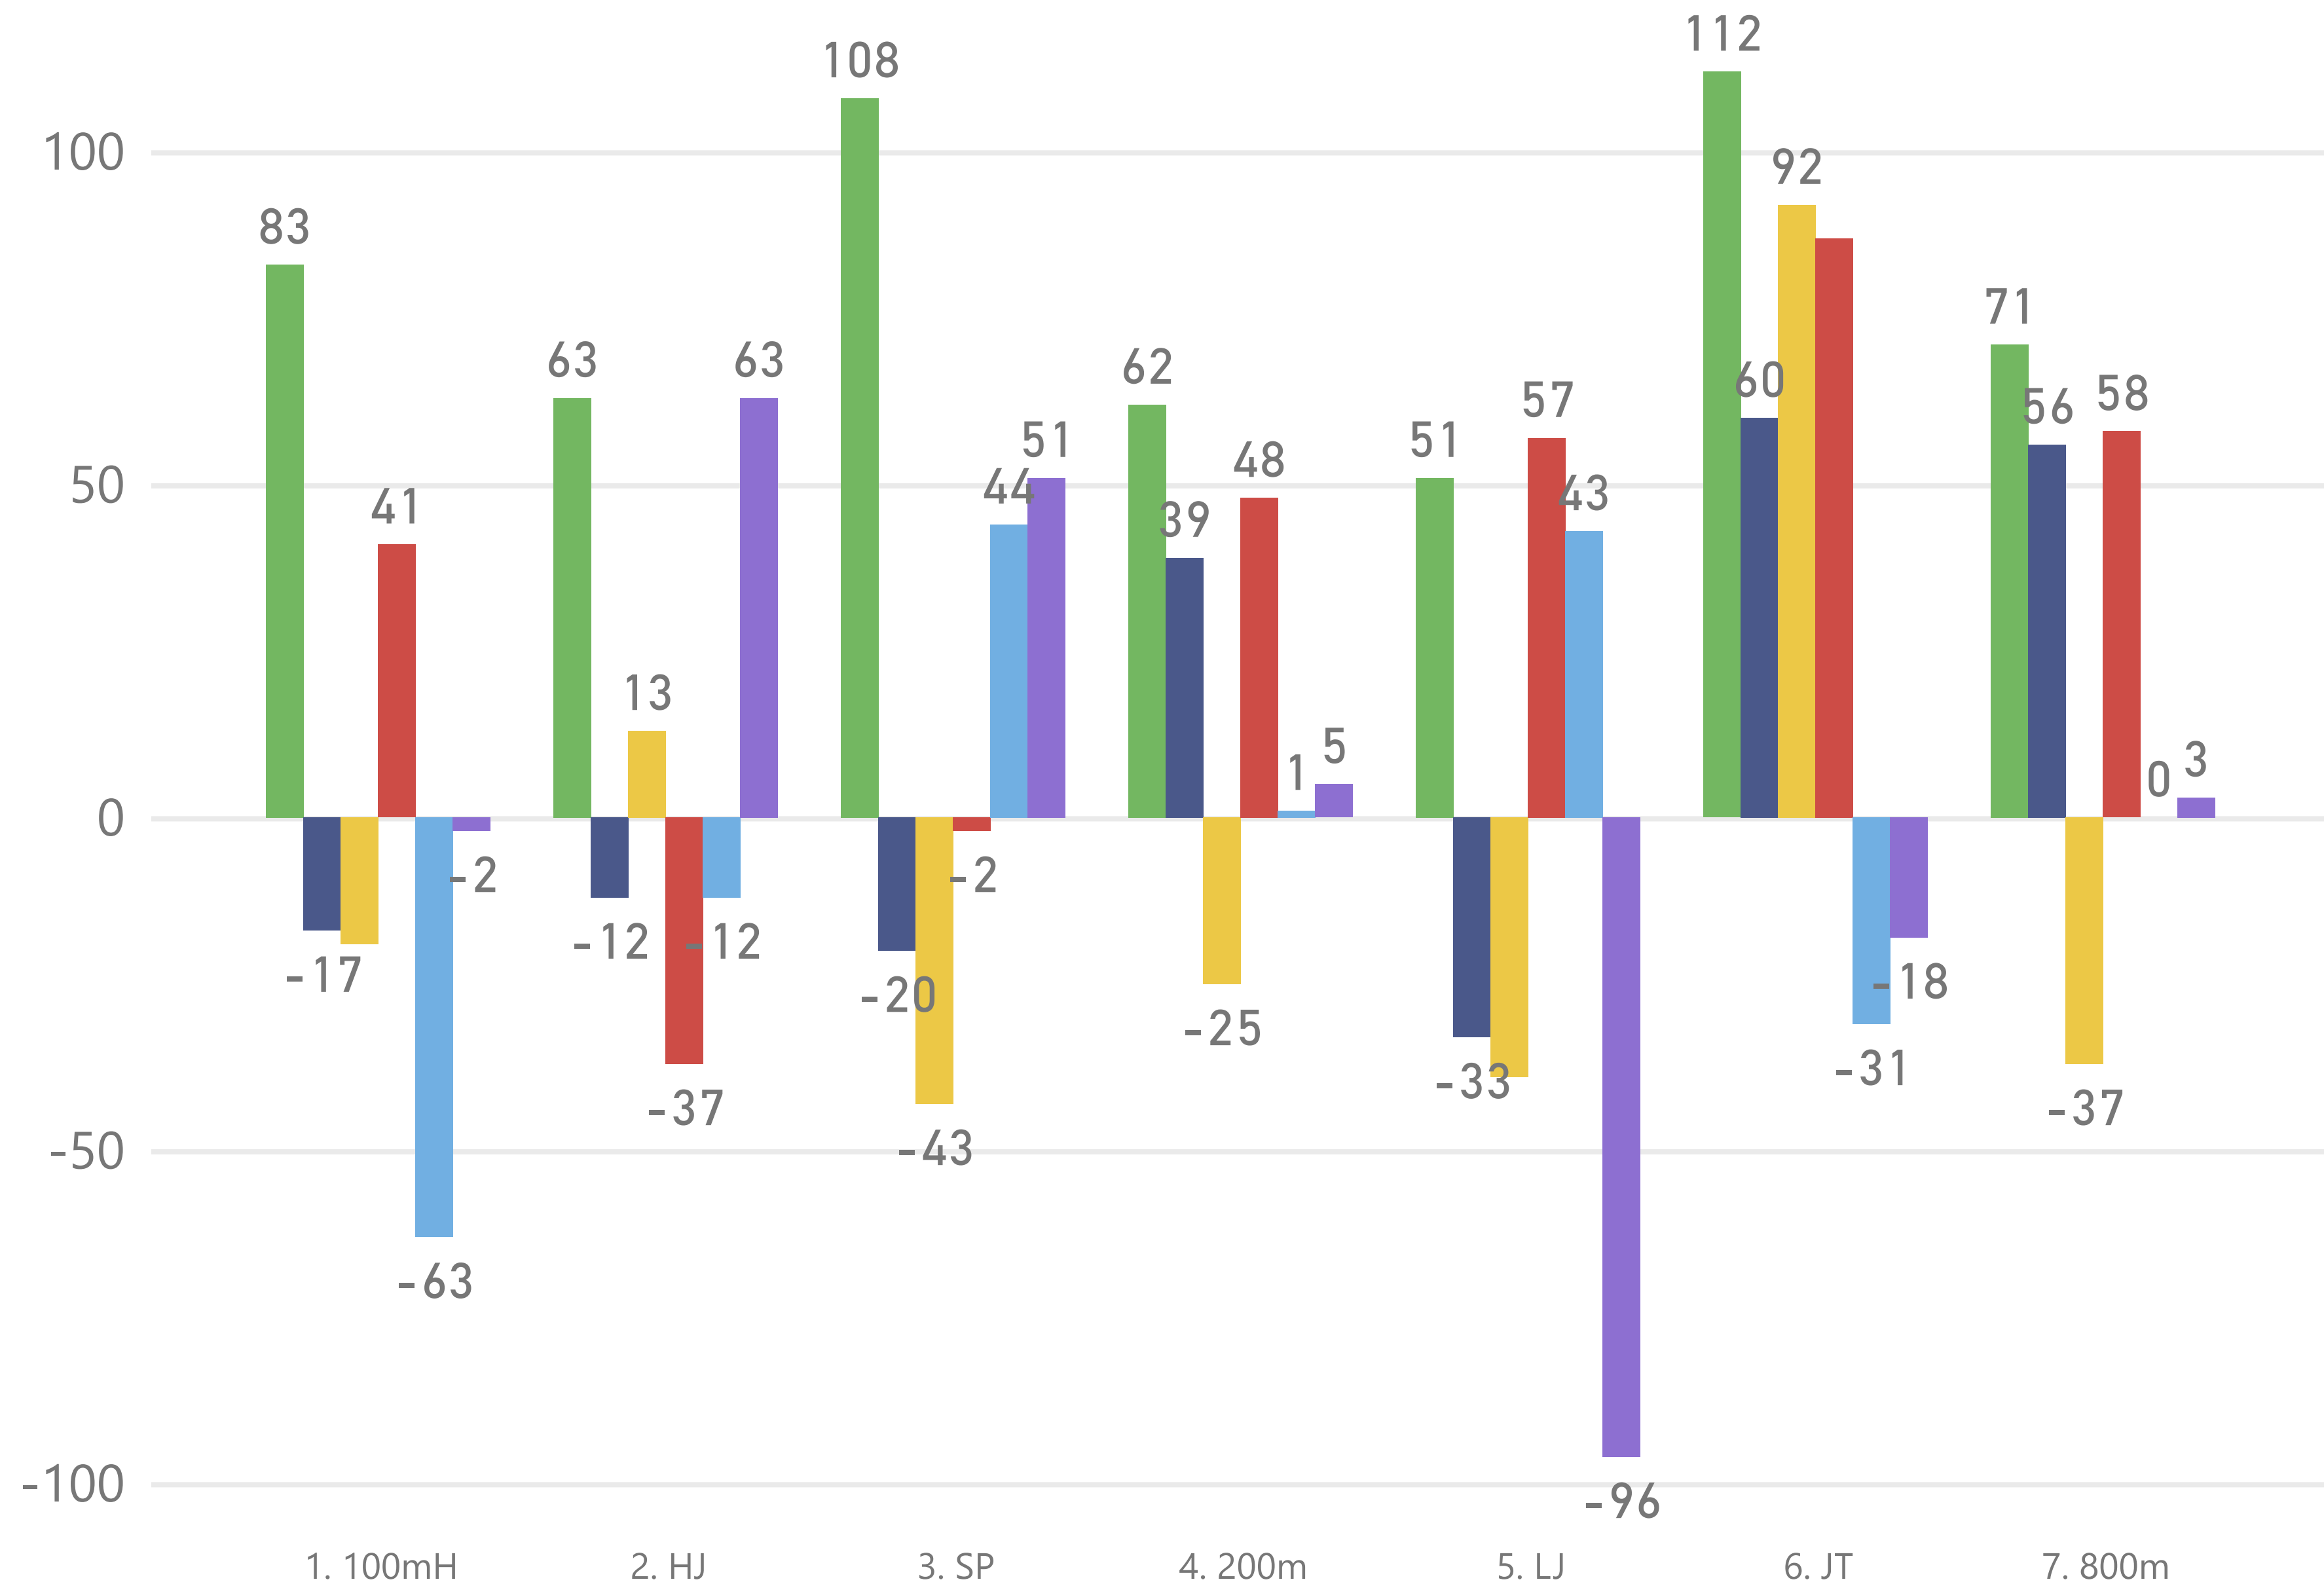

Event points compared to PB series | 2021-06-27 Eugene, USA

Standings

1. 6703 Annie Kunz USA
2. 6683 Kendell Williams USA
3. 6667 Erica Bougard USA
4. 6352 Michelle Atherley USA
5. 6273 Ashtin Zamzow-Mahler USA
6. 6236 Chari Hawkins USA