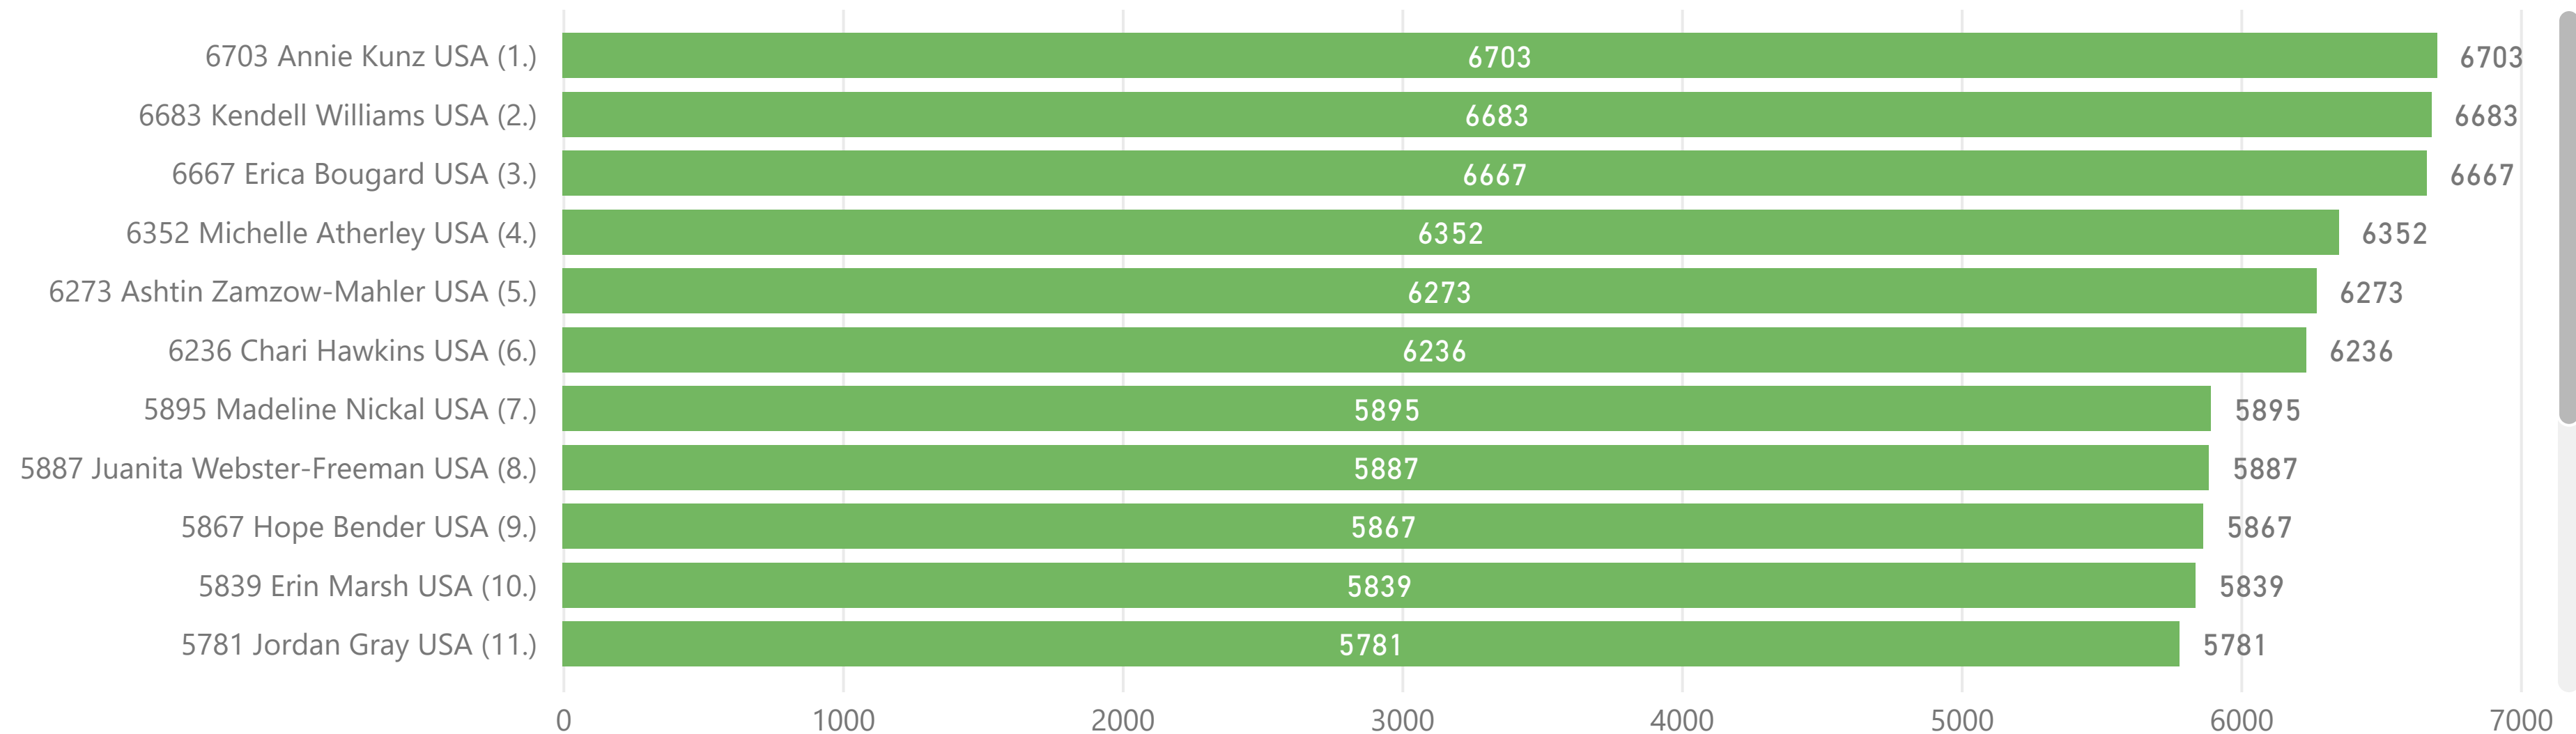

Forecast

● Standings ● Forecast