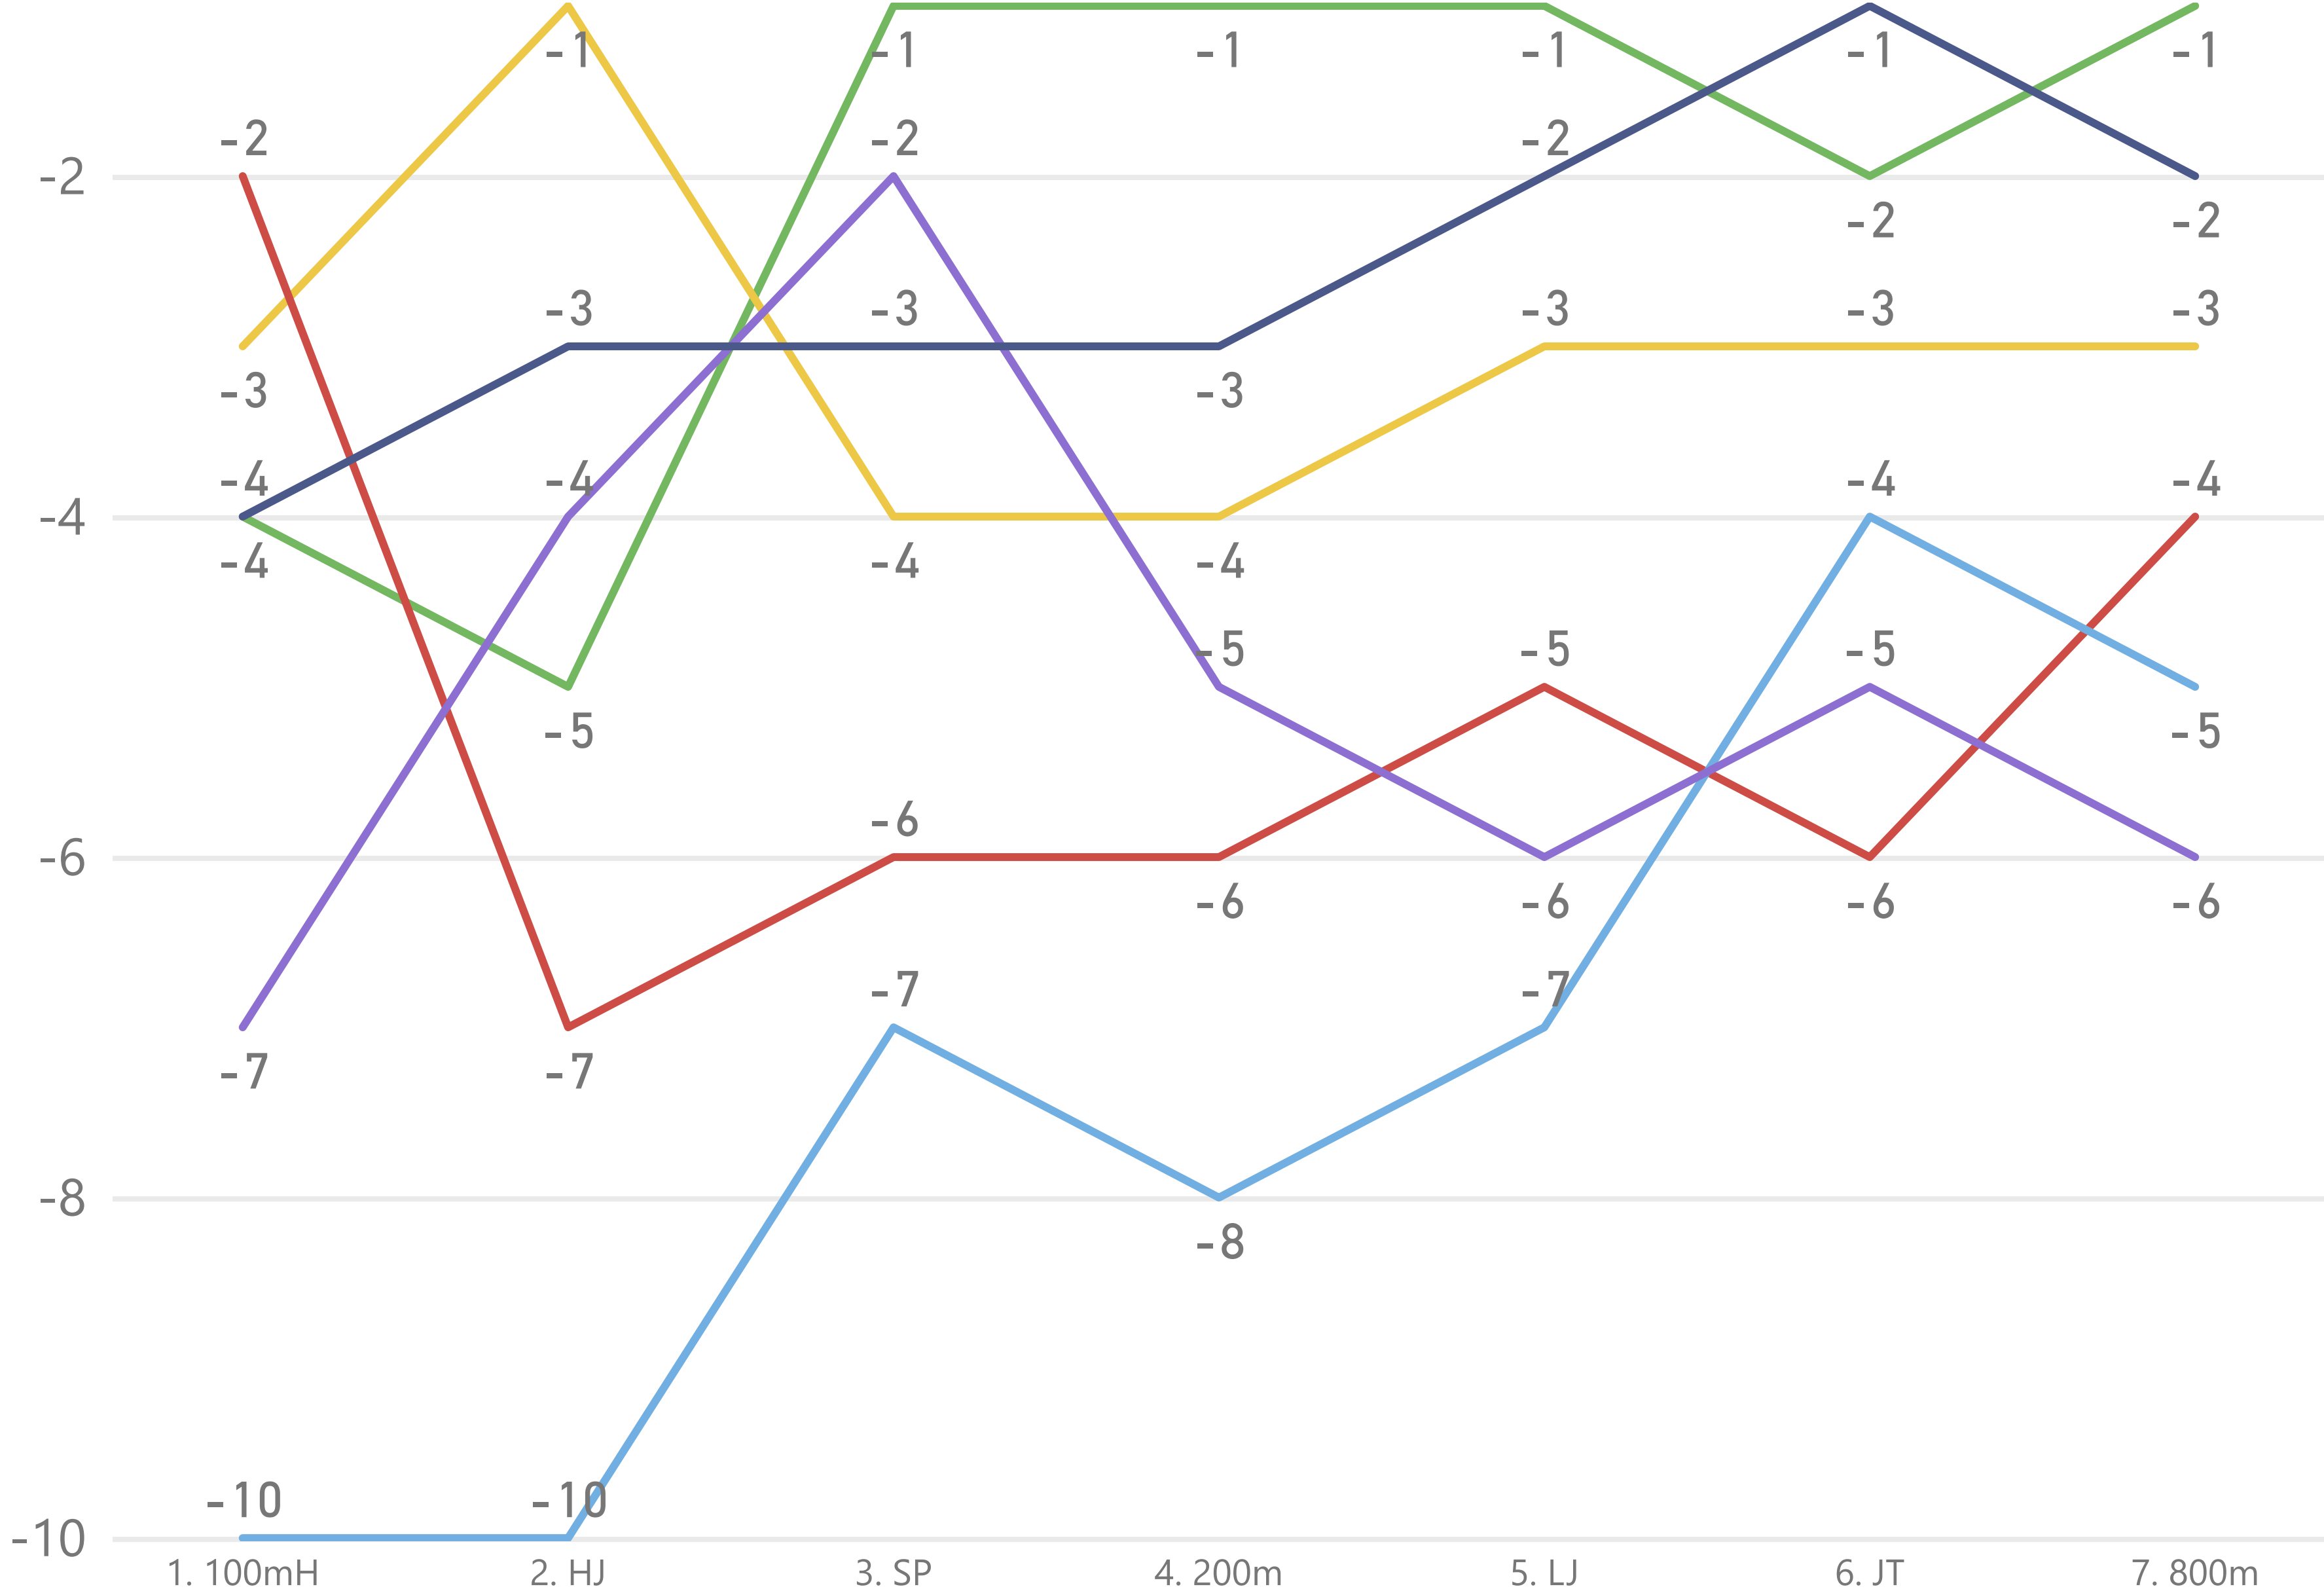

# Points after events compared to PB series | 2021-06-27 Eugene, USA

Standings

- 1. 6703 Annie Kunz USA
- 2. 6683 Kendell Williams USA
- 3. 6667 Erica Bougard USA
- 4. 6352 Michelle Atherley USA
- 5. 6273 Ashtin Zamzow-Mahler USA
- 6. 6236 Chari Hawkins USA

Sponsored by

Rank after 7 events. (f) = forecast | 2021-06-27 Eugene, USA

Standings

- 1. 6703 Annie Kunz USA
- 2. 6683 Kendell Williams USA
- 3. 6667 Erica Bougard USA
- 4. 6352 Michelle Atherley USA
- 5. 6273 Ashtin Zamzow-Mahler USA
- 6. 6236 Chari Hawkins USA

Sponsored by