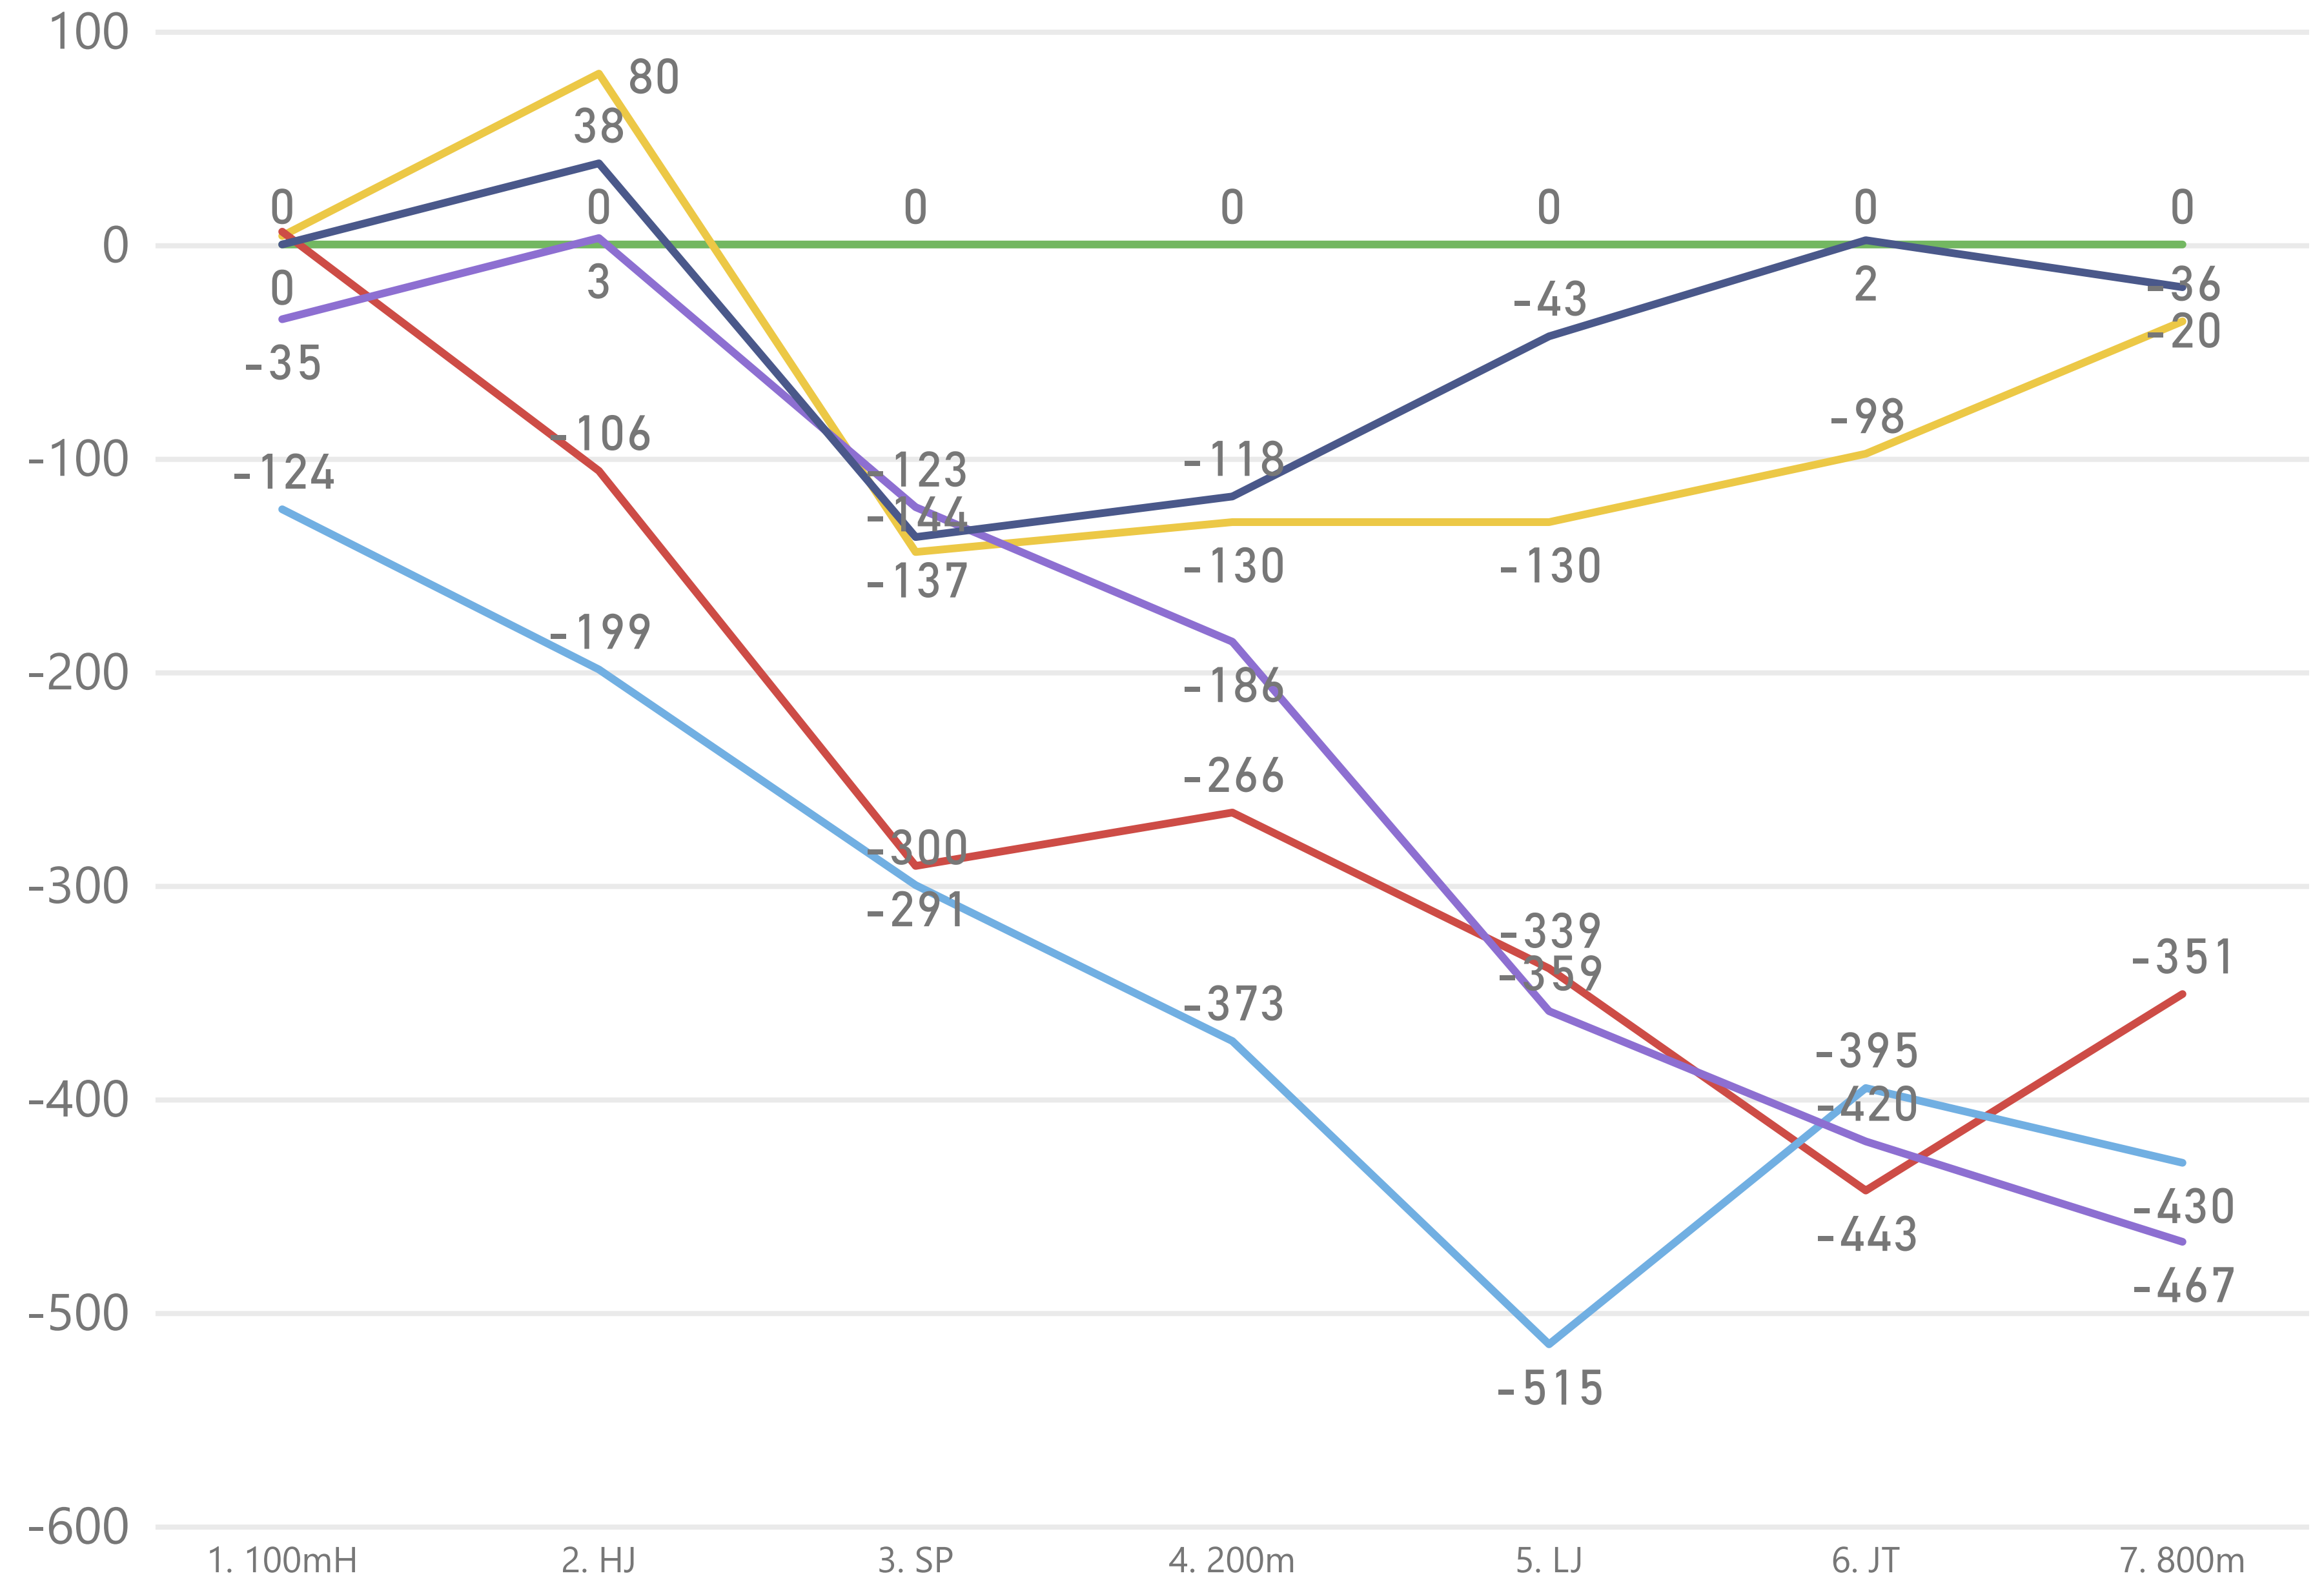

# Points after events compared to PB series | 2021-06-27 Eugene, USA

## Standings

- 1. 6703 Annie Kunz USA
- 2. 6683 Kendell Williams USA
- 3. 6667 Erica Bougard USA
- 4. 6352 Michelle Atherley USA
- 5. 6273 Ashtin Zamzow-Mahler USA
- 6. 6236 Chari Hawkins USA

Sponsored by

Standings

- 1. 6703 Annie Kunz USA
- 2. 6683 Kendell Williams USA
- 3. 6667 Erica Bougard USA
- 4. 6352 Michelle Atherley USA
- 5. 6273 Ashtin Zamzow-Mahler USA
- 6. 6236 Chari Hawkins USA

Sponsored by

Rank after 7 events. (f) = forecast | 2021-06-27 Eugene, USA