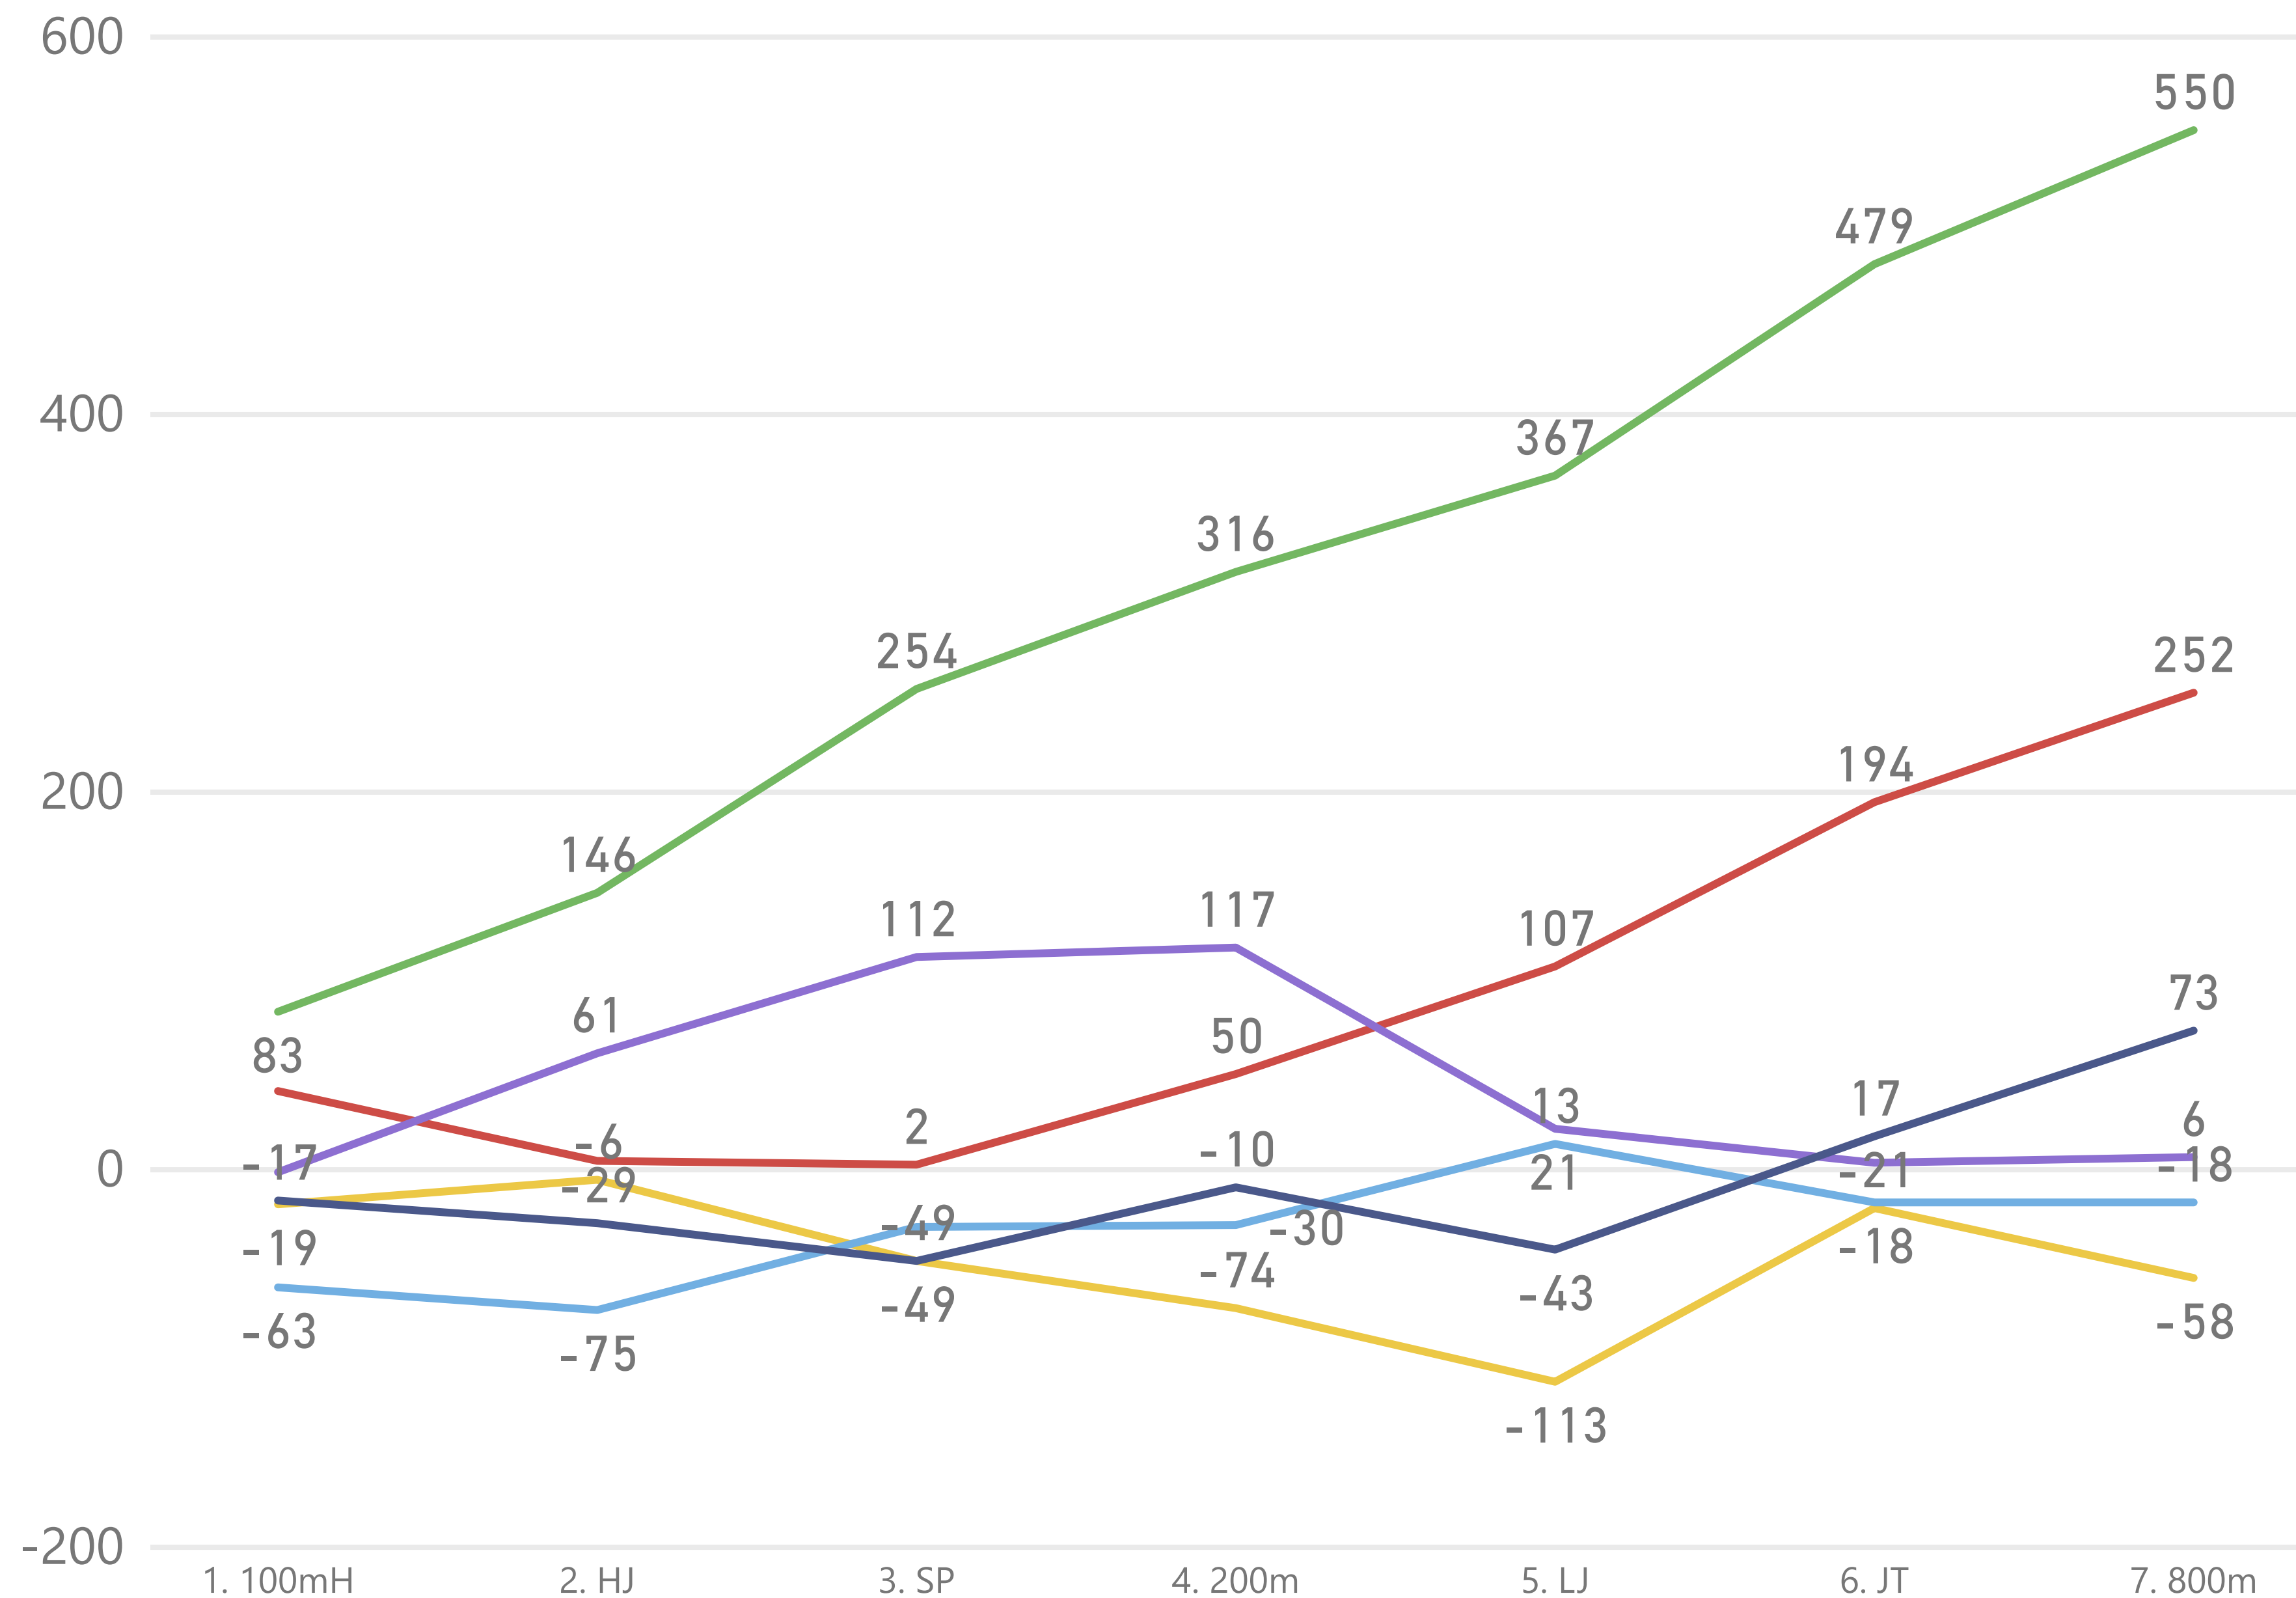

Points after events compared to PB series | 2021-06-27 Eugene, USA

Standings

1. 6703 Annie Kunz USA
2. 6683 Kendell Williams USA
3. 6667 Erica Bougard USA
4. 6352 Michelle Atherley USA
5. 6273 Ashtin Zamzow-Mahler USA
6. 6236 Chari Hawkins USA